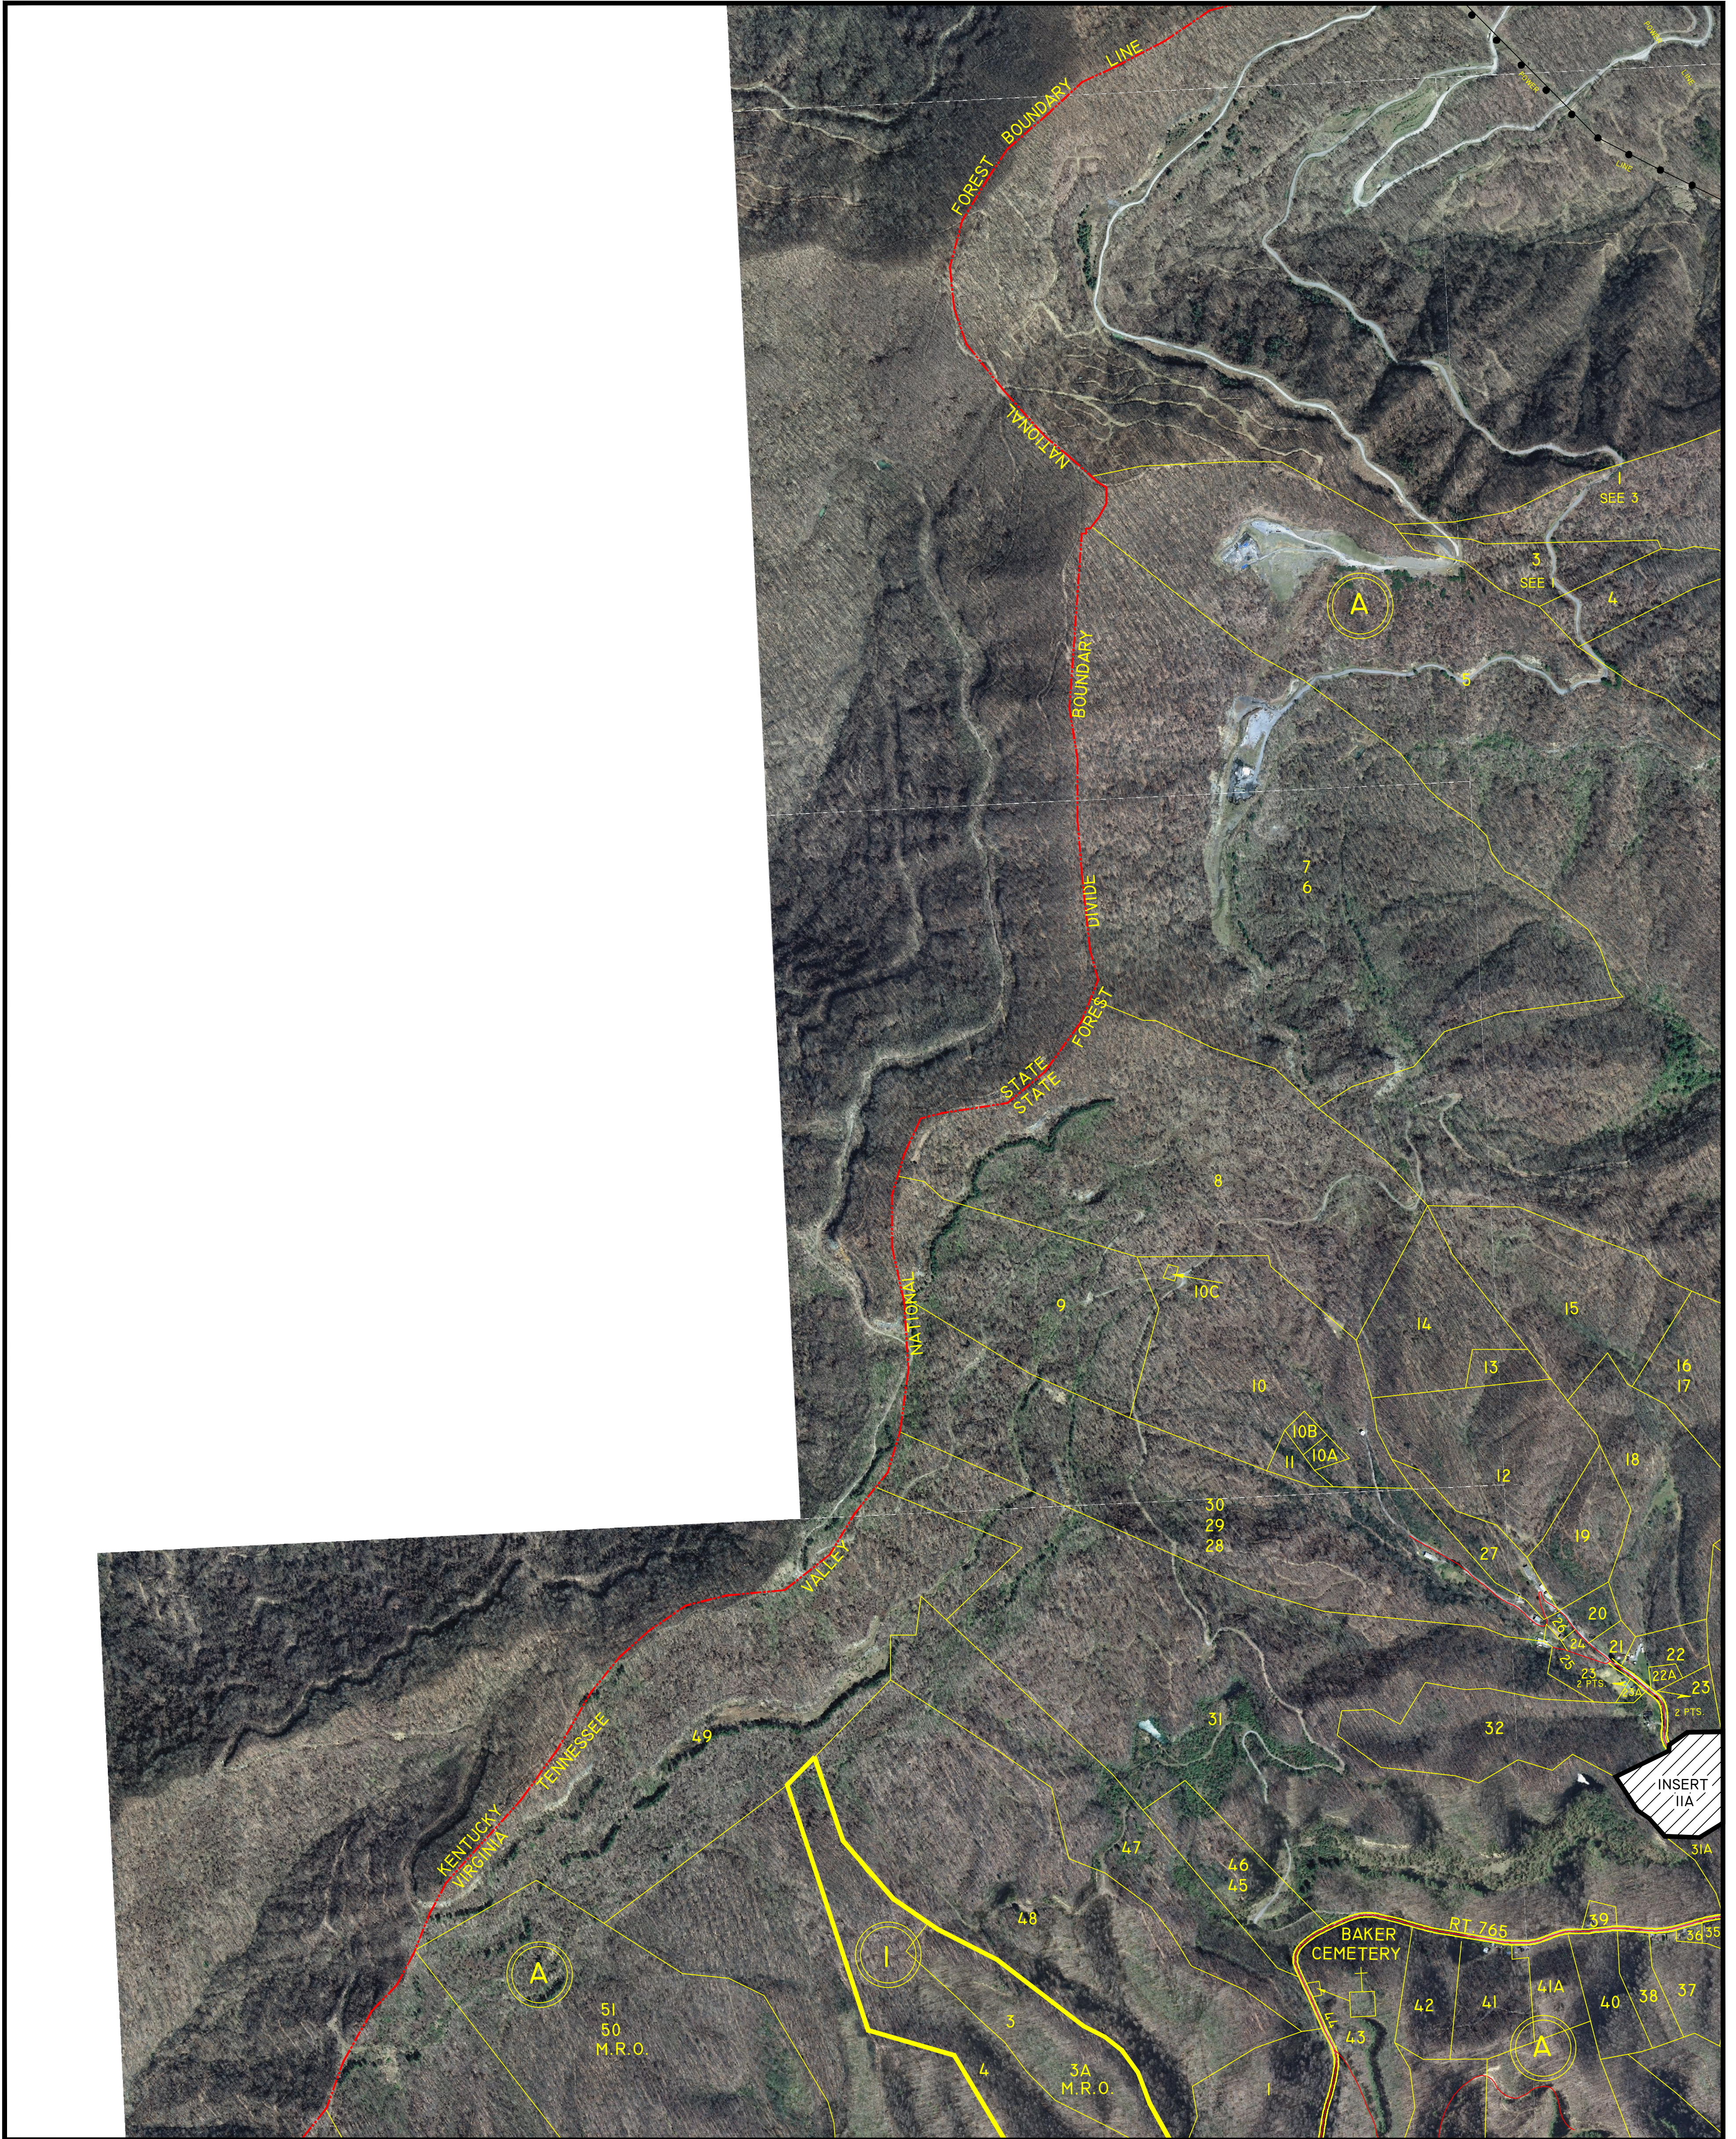

NONE

12

21

ROCKY STATION

MAGISTERIAL

DISTRICT

SECTION II

DISCLAIMER:

THE INFORMATION SHOWN HEREON IS NOT BASED ON A CURRENT FIELD SURVEY. IT WAS COMPILED FROM PRIOR COUNTY TAX MAPS, SUBDIVISION PLATS, PARTITION PLATS, AERIAL PHOTOGRAPHY AND OTHER SOURCES. PLEASE NOTIFY THE LEE COUNTY COMMISSIONER OF THE REVENUE OFFICE IF ANY ERRORS OR OMISSIONS OCCUR. LEE COUNTY WILL NOT BE LIABLE FOR ANY DAMAGES, THAT MAY ARISE FROM THE USE OF THIS MAP. PROPERTY LINES AS SHOWN ARE SUBJECT TO A CURRENT FIELD SURVEY BY A CERTIFIED VIRGINIA LAND SURVEYOR. AERIAL IMAGERY ©2011 COMMONWEALTH OF VIRGINIA.

VICINITY MAP: 1" = 5 MILES