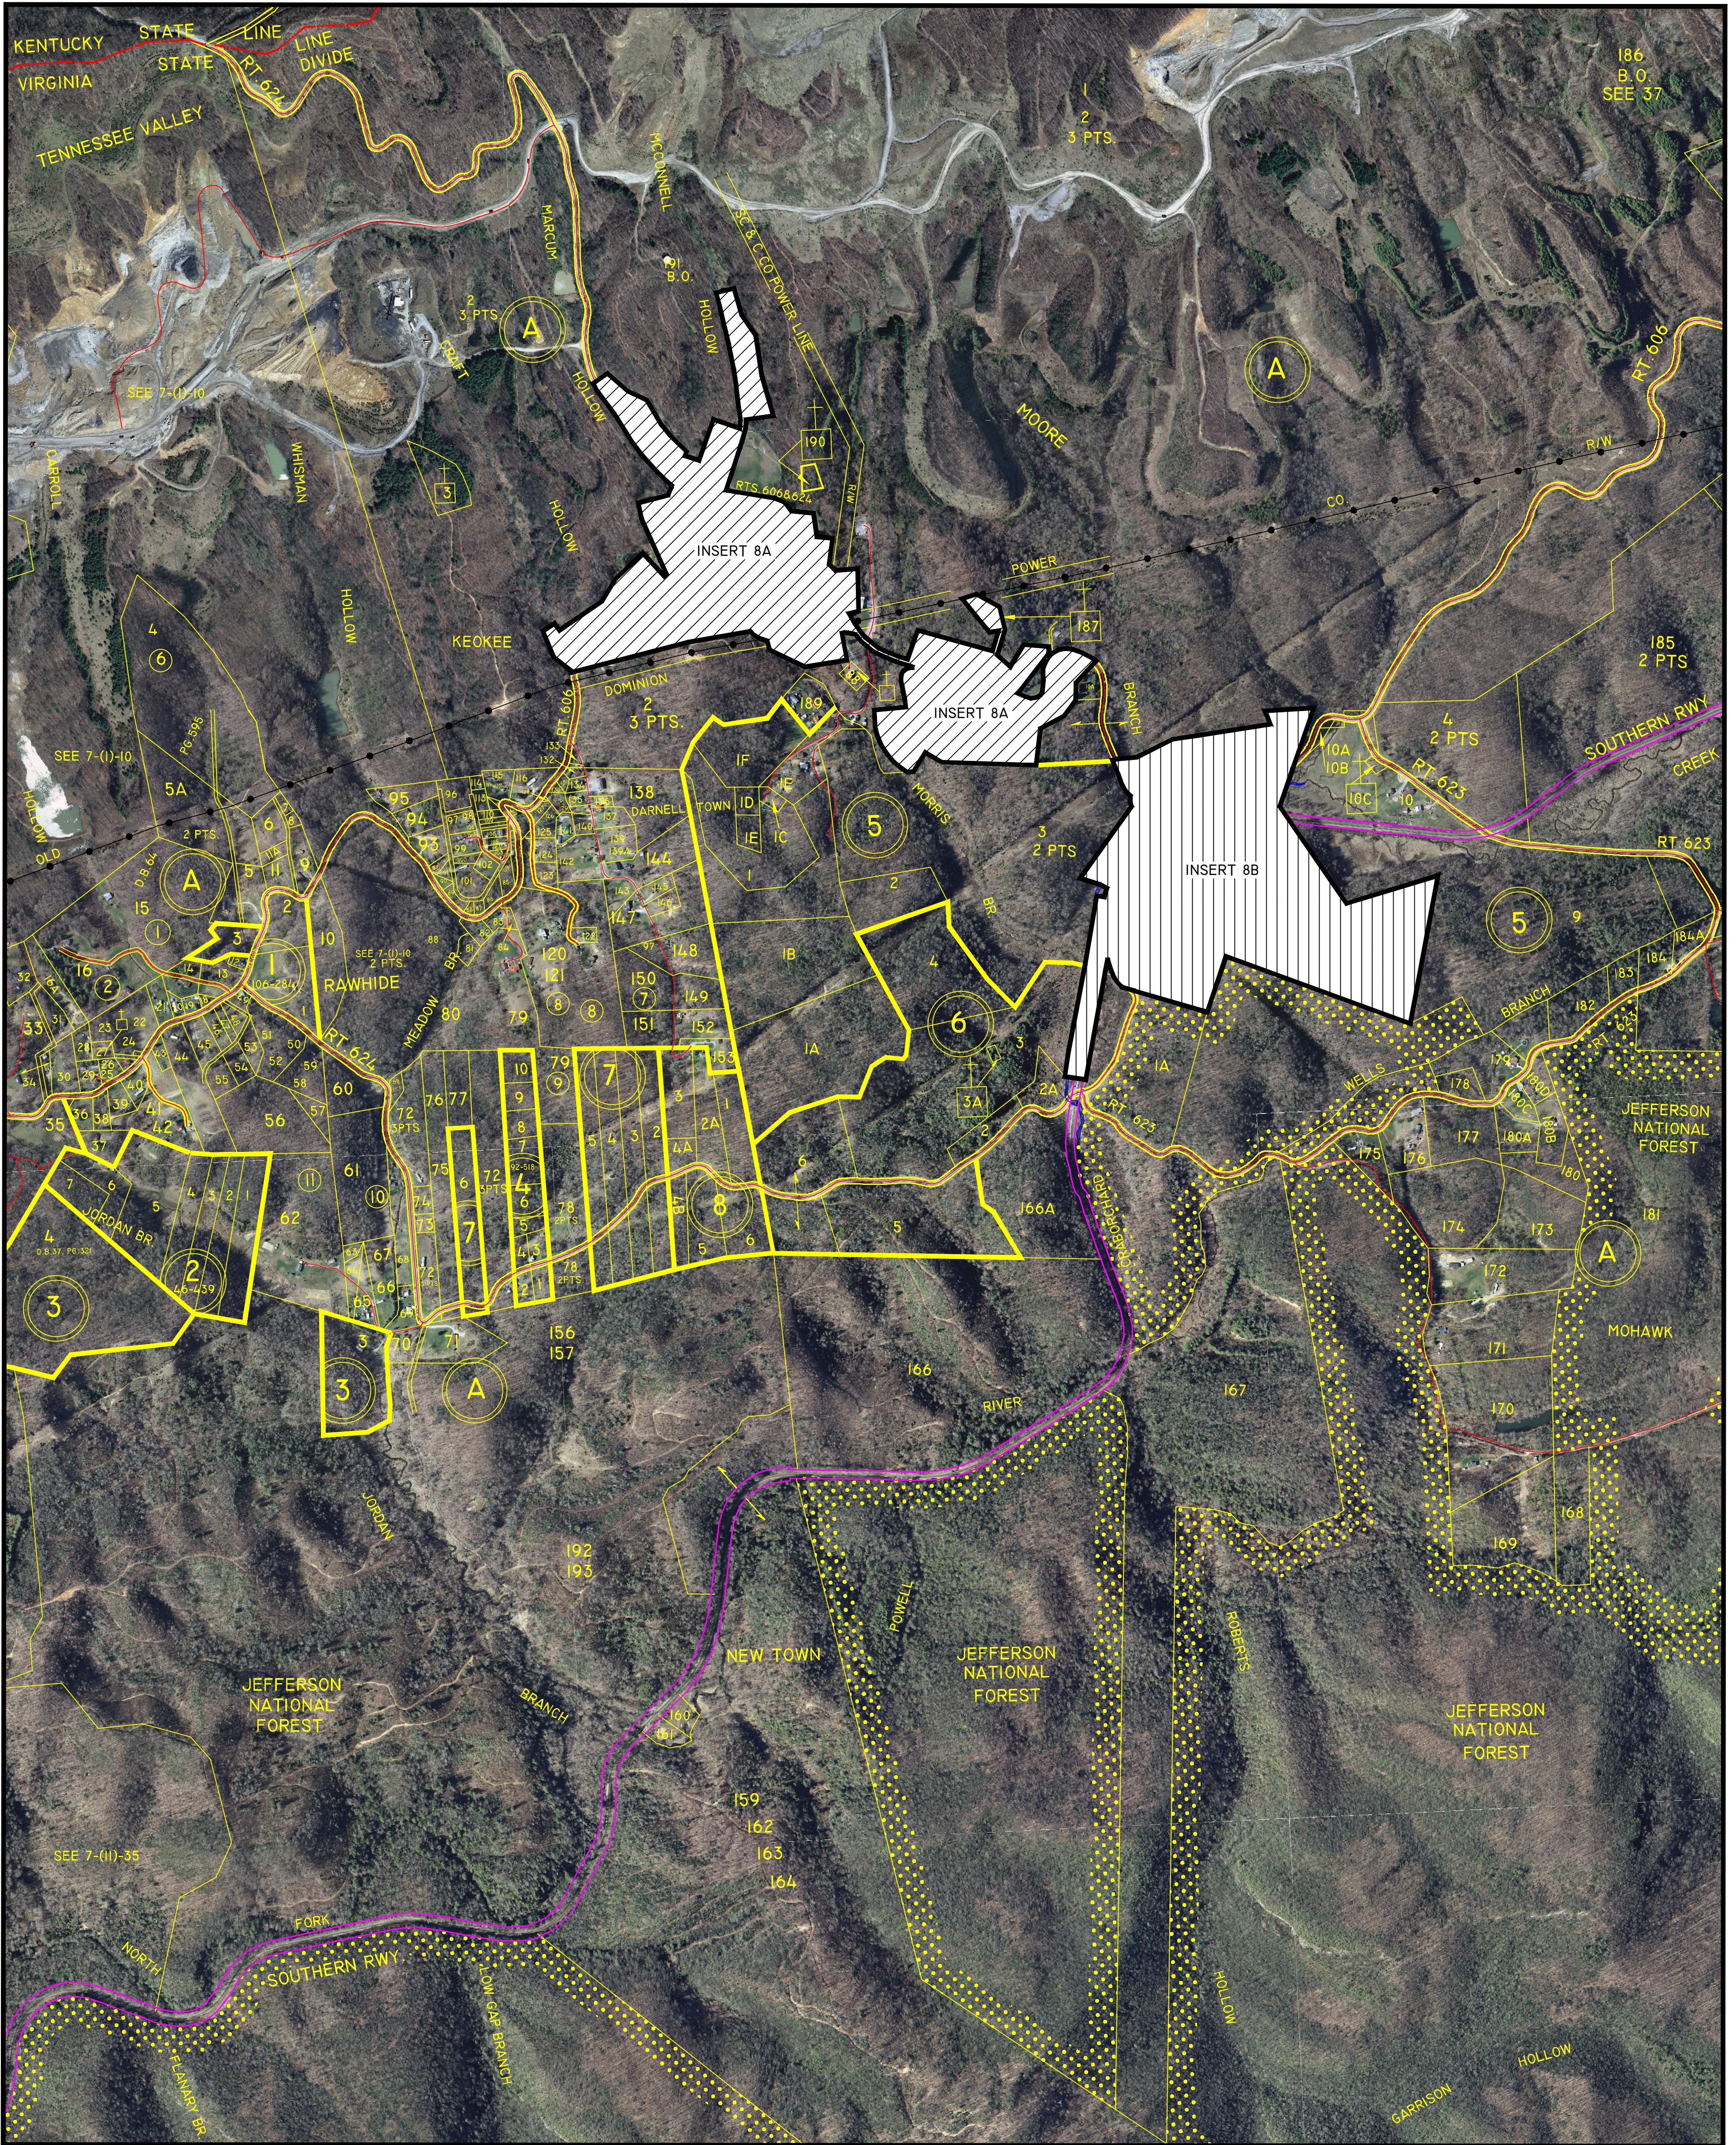

LEE COUNTY, VIRGINIA

1

7

9

16

YOKUM STATION

MAGISTERIAL

DISTRICT

SECTION 8

DISCLAIMER:

THE INFORMATION SHOWN HEREON IS NOT BASED ON A CURRENT FIELD SURVEY. IT WAS COMPILED FROM PRIOR COUNTY TAX MAPS, SUBDIVISION PLATS, PARTITION PLATS, AERIAL PHOTOGRAPHY AND OTHER SOURCES. PLEASE NOTIFY THE LEE COUNTY COMMISSIONER OF THE REVENUE OFFICE IF ANY ERRORS OR OMISSIONS OCCUR. LEE COUNTY WILL NOT BE LIABLE FOR ANY DAMAGES, THAT MAY ARISE FROM THE USE OF THIS MAP. PROPERTY LINES AS SHOWN ARE SUBJECT TO A CURRENT FIELD SURVEY BY A CERTIFIED VIRGINIA LAND SURVEYOR. AERIAL IMAGERY ©2011 COMMONWEALTH OF VIRGINIA.

VICINITY MAP: 1" = 5 MILES