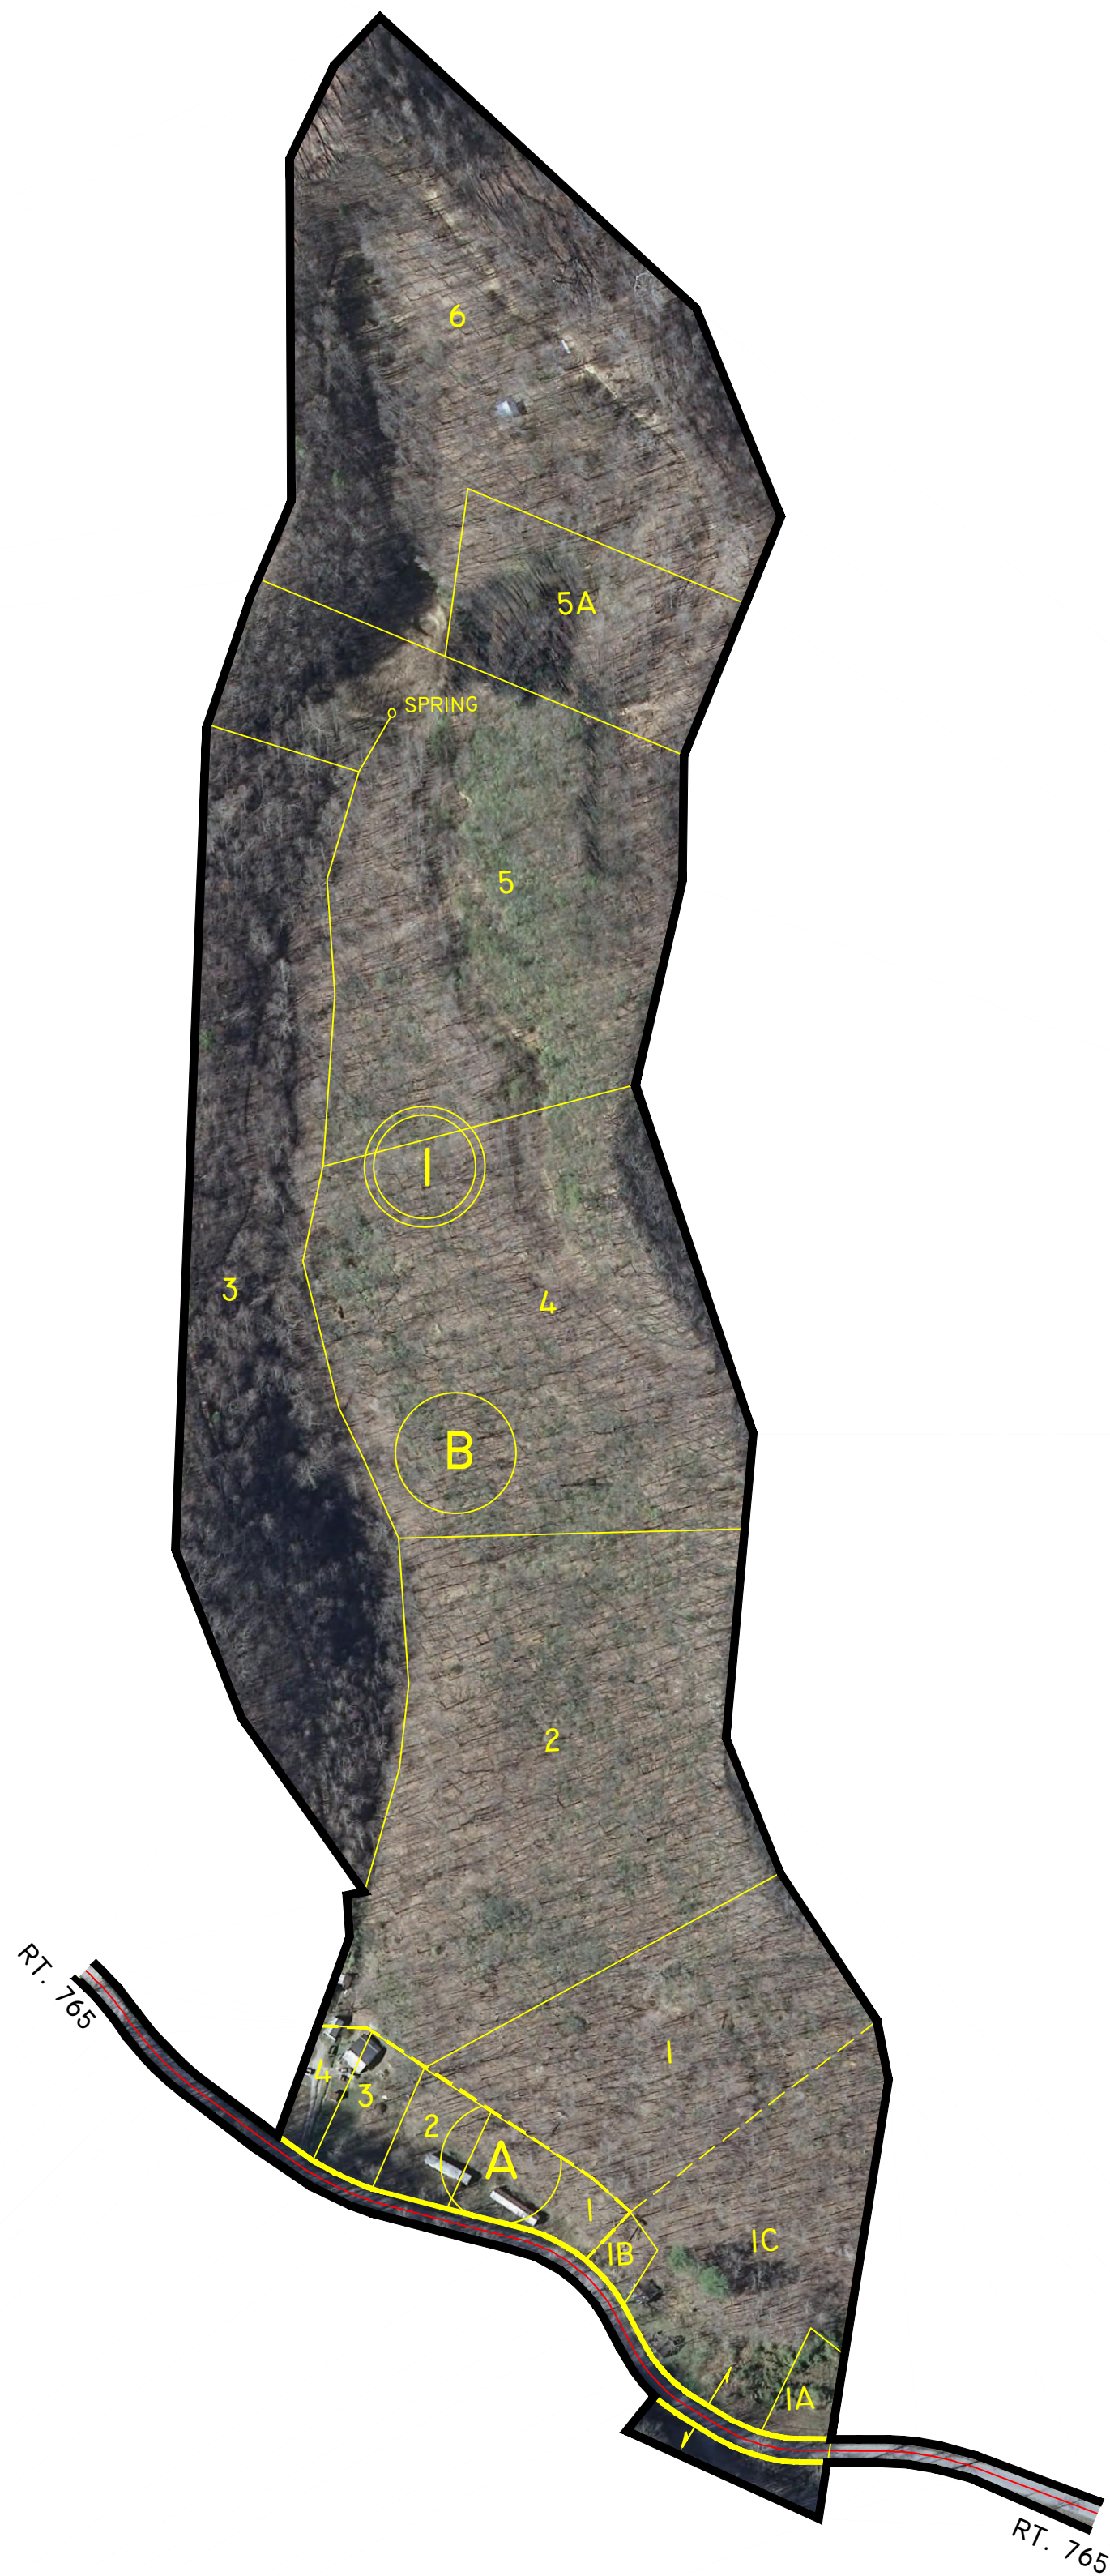

# LEE COUNTY, VIRGINIA

Ⓢ GEORGE COOPER LAND PARTITION - DEED BOOK 138, PAGE 172

ROCKY STATION  
MAGISTERIAL  
DISTRICT

SECTION 12  
INSERT B

**DISCLAIMER:**

THE INFORMATION SHOWN HEREON IS NOT BASED ON A CURRENT FIELD SURVEY. IT WAS COMPILED FROM PRIOR COUNTY TAX MAPS, SUBDIVISION PLATS, PARTITION PLATS, AERIAL PHOTOGRAPHY AND OTHER SOURCES. PLEASE NOTIFY THE LEE COUNTY COMMISSIONER OF THE REVENUE OFFICE IF ANY ERRORS OR OMISSIONS OCCUR. LEE COUNTY WILL NOT BE LIABLE FOR ANY DAMAGES, THAT MAY ARISE FROM THE USE OF THIS MAP. PROPERTY LINES AS SHOWN ARE SUBJECT TO A CURRENT FIELD SURVEY BY A CERTIFIED VIRGINIA LAND SURVEYOR. AERIAL IMAGERY ©2011 COMMONWEALTH OF VIRGINIA.

VICINITY MAP: 1" = 5 MILES