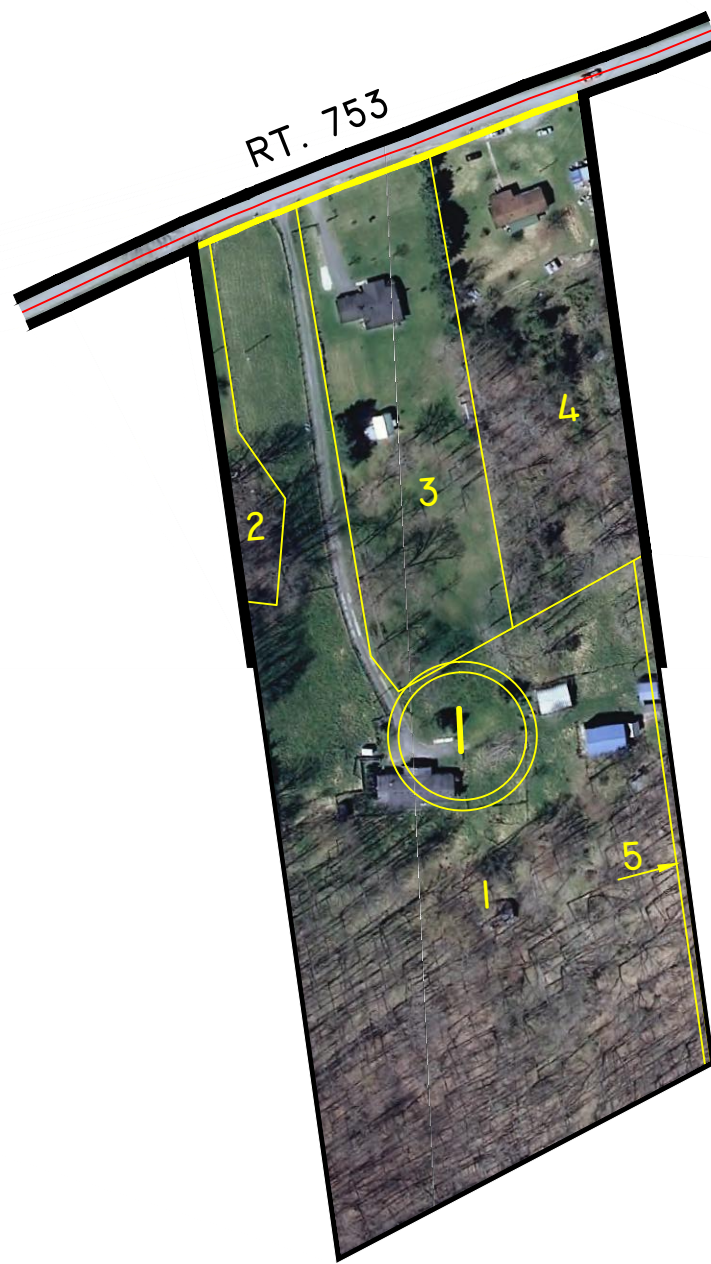

# LEE COUNTY, VIRGINIA

YOKUM STATION

MAGISTERIAL

DISTRICT

SECTION 26

INSERT G

**DISCLAIMER:**

THE INFORMATION SHOWN HEREON IS NOT BASED ON A CURRENT FIELD SURVEY. IT WAS COMPILED FROM PRIOR COUNTY TAX MAPS, SUBDIVISION PLATS, PARTITION PLATS, AERIAL PHOTOGRAPHY AND OTHER SOURCES. PLEASE NOTIFY THE LEE COUNTY COMMISSIONER OF THE REVENUE OFFICE IF ANY ERRORS OR OMISSIONS OCCUR. LEE COUNTY WILL NOT BE LIABLE FOR ANY DAMAGES, THAT MAY ARISE FROM THE USE OF THIS MAP. PROPERTY LINES AS SHOWN ARE SUBJECT TO A CURRENT FIELD SURVEY BY A CERTIFIED VIRGINIA LAND SURVEYOR. AERIAL IMAGERY ©2011 COMMONWEALTH OF VIRGINIA.

VICINITY MAP: 1" = 5 MILES