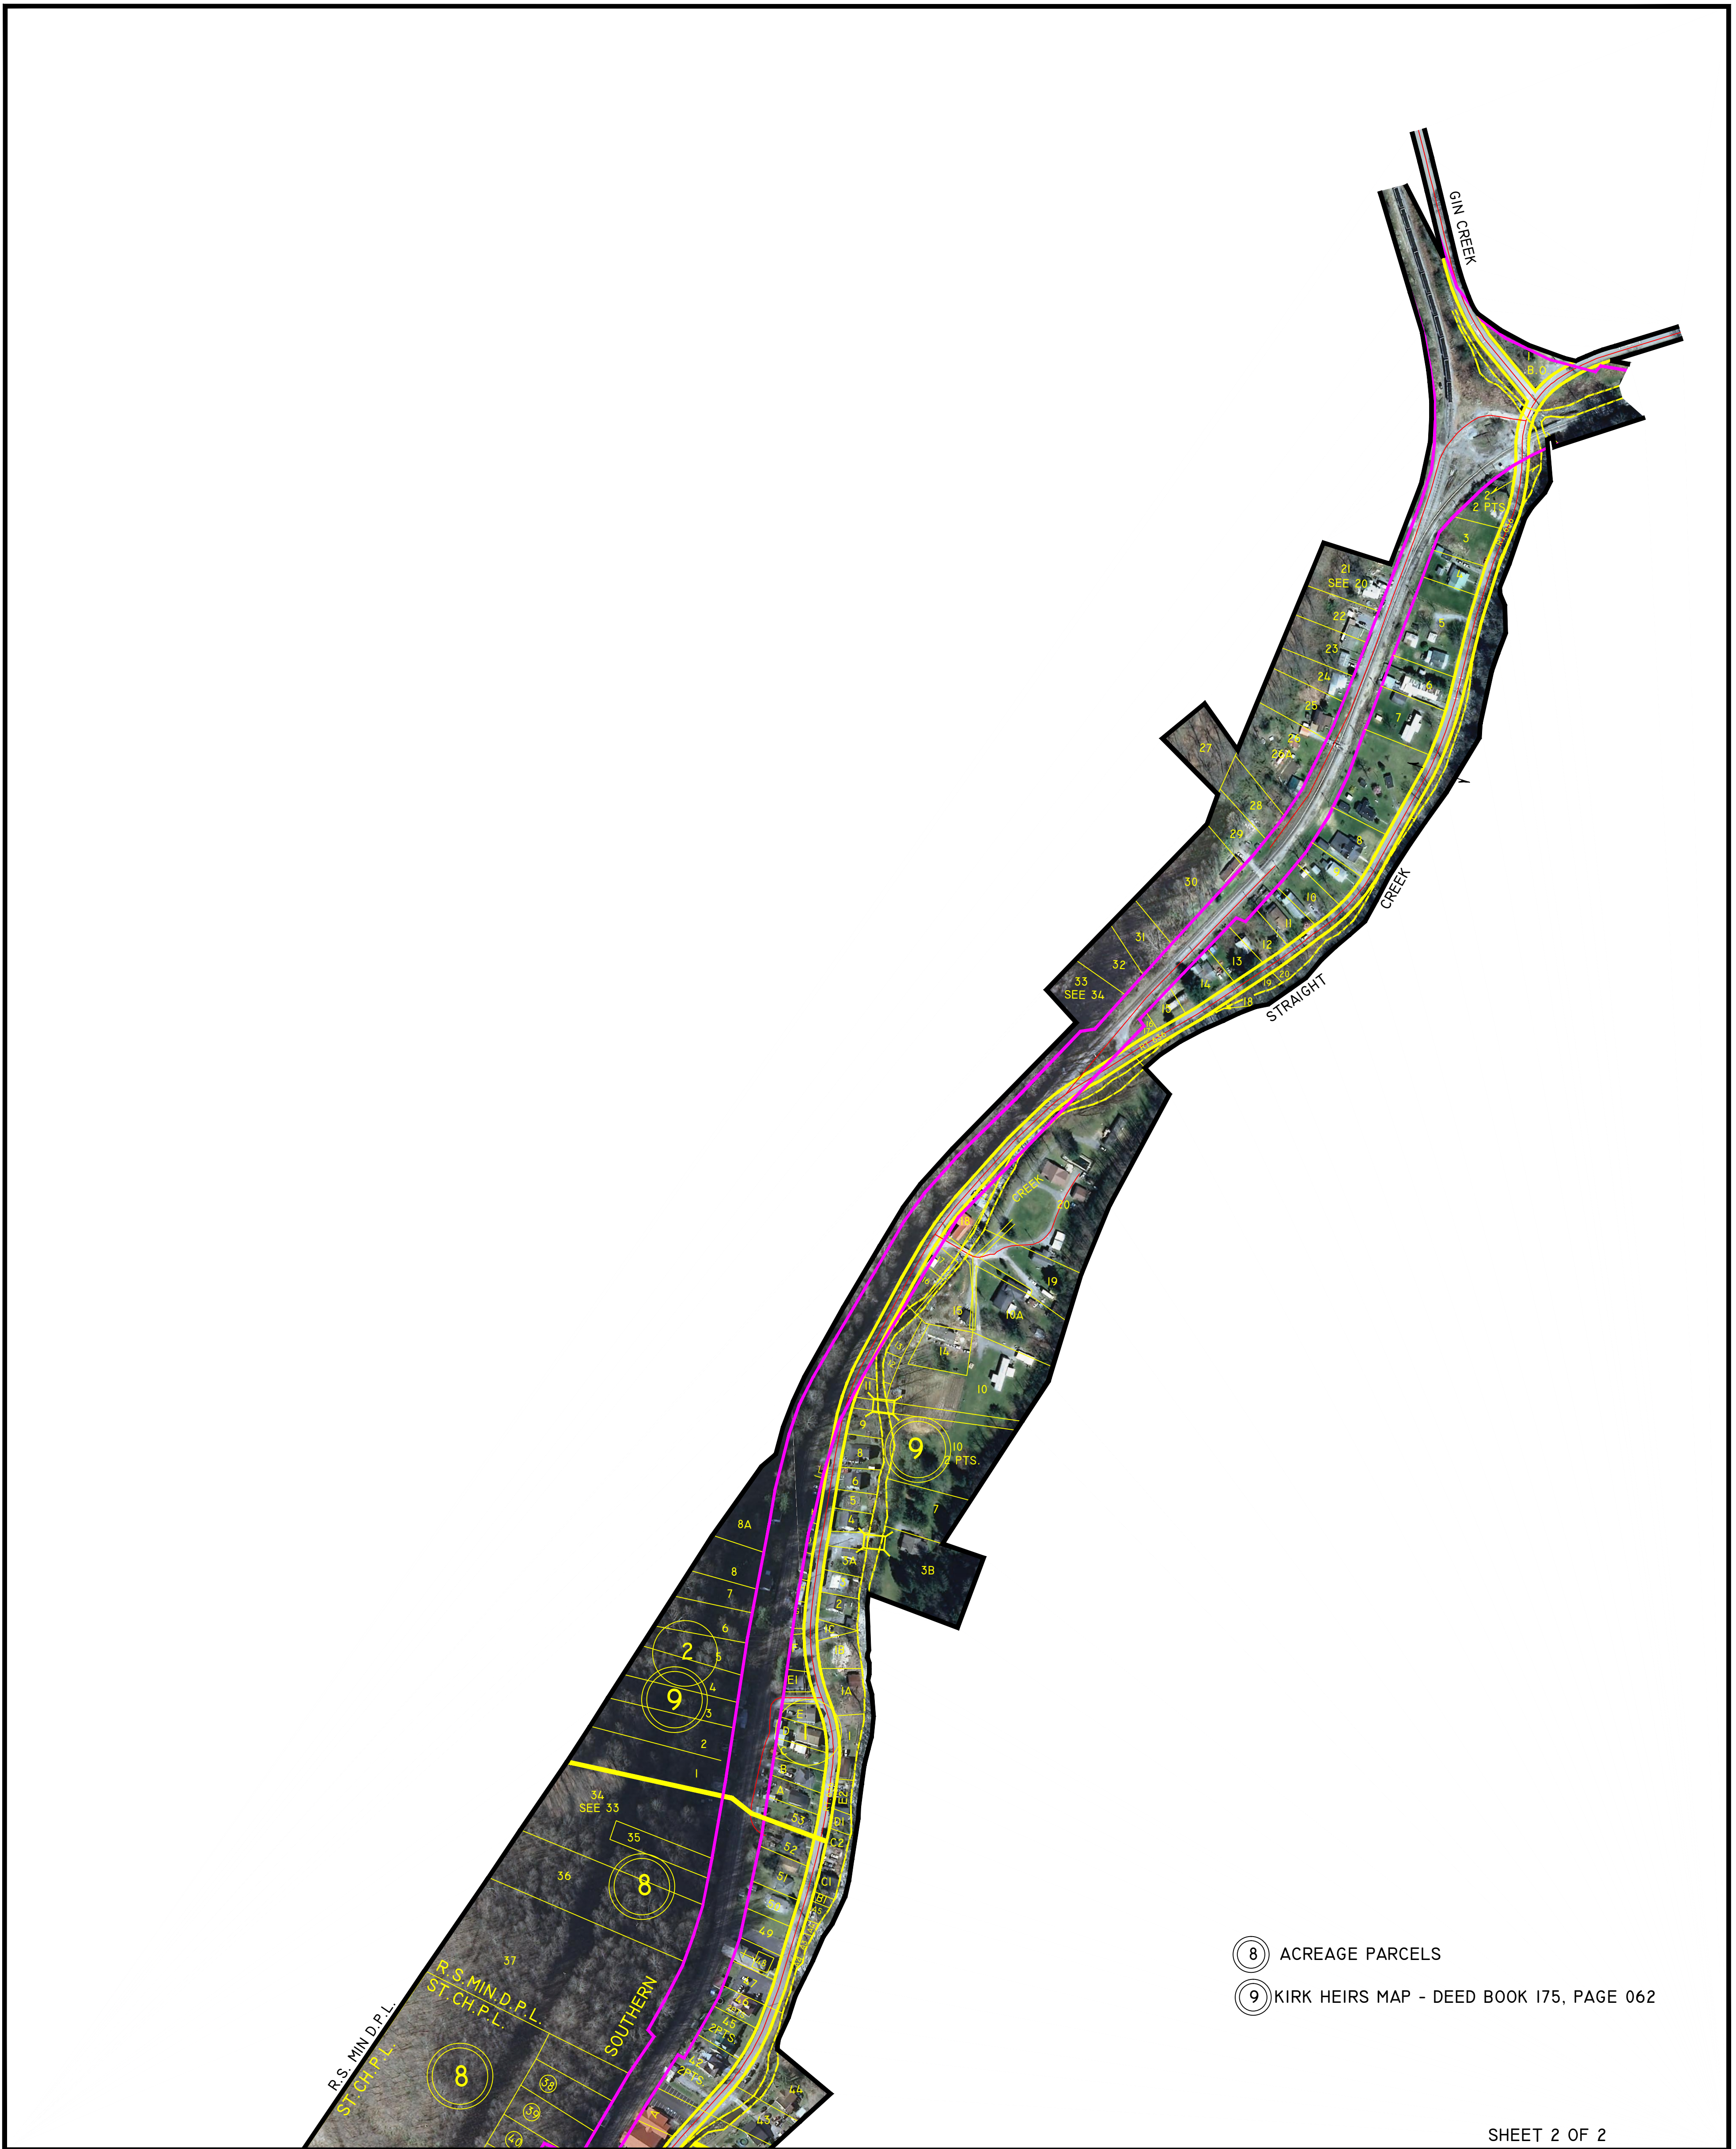

LEE COUNTY, VIRGINIA

SHEET 2 OF 2

SAINT CHARLES
ROCKY STATION
DISTRICT

SECTION 12
INSERT A2

DISCLAIMER:

THE INFORMATION SHOWN HEREON IS NOT BASED ON A CURRENT FIELD SURVEY. IT WAS COMPILED FROM PRIOR COUNTY TAX MAPS, SUBDIVISION PLATS, PARTITION PLATS, AERIAL PHOTOGRAPHY AND OTHER SOURCES. PLEASE NOTIFY THE LEE COUNTY COMMISSIONER OF THE REVENUE OFFICE IF ANY ERRORS OR OMISSIONS OCCUR. LEE COUNTY WILL NOT BE LIABLE FOR ANY DAMAGES, THAT MAY ARISE FROM THE USE OF THIS MAP. PROPERTY LINES AS SHOWN ARE SUBJECT TO A CURRENT FIELD SURVEY BY A CERTIFIED VIRGINIA LAND SURVEYOR. AERIAL IMAGERY ©2011 COMMONWEALTH OF VIRGINIA.

VICINITY MAP: 1" = 5 MILES