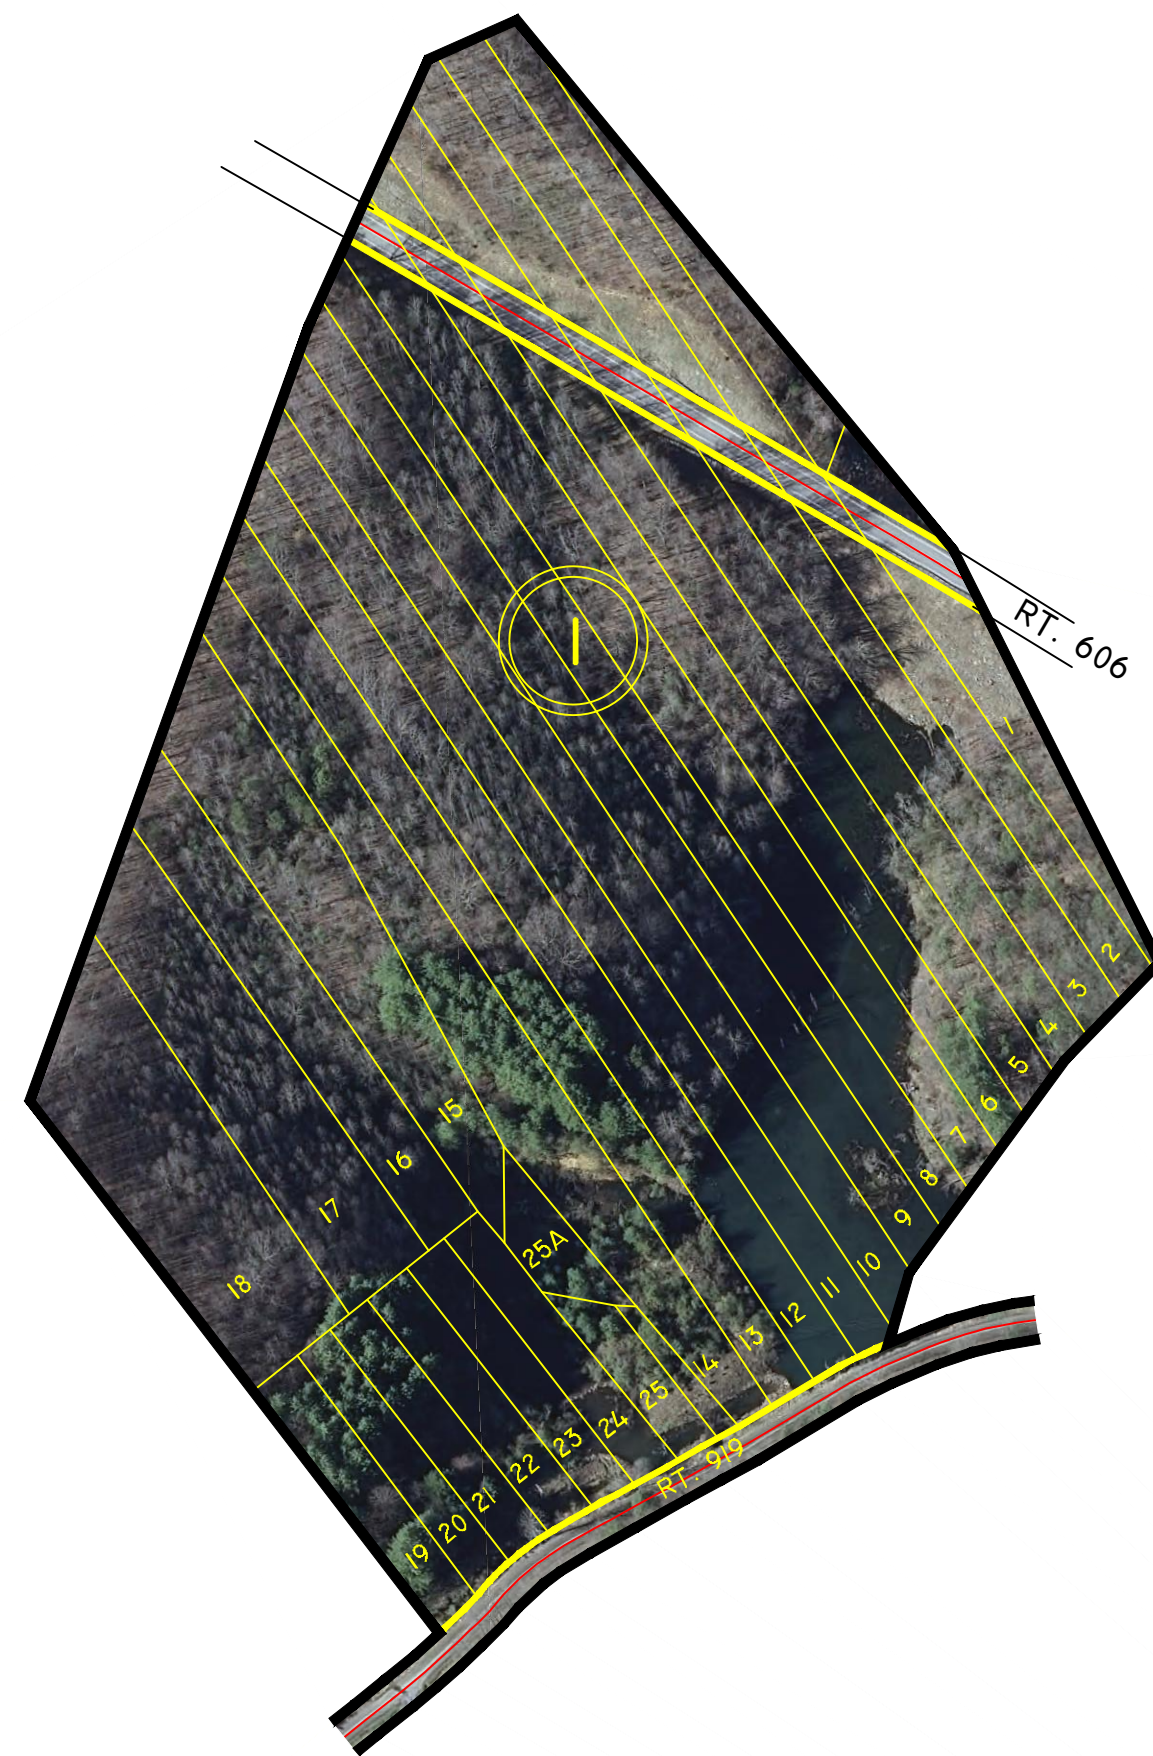

# LEE COUNTY, VIRGINIA

① ROBERT MULLINS ESTATE - D.B. 072, Pg. 030

YOKUM STATION

MAGISTERIAL

DISTRICT

SECTION 7  
INSERT A

**DISCLAIMER:**

THE INFORMATION SHOWN HEREON IS NOT BASED ON A CURRENT FIELD SURVEY. IT WAS COMPILED FROM PRIOR COUNTY TAX MAPS, SUBDIVISION PLATS, PARTITION PLATS, AERIAL PHOTOGRAPHY AND OTHER SOURCES. PLEASE NOTIFY THE LEE COUNTY COMMISSIONER OF THE REVENUE OFFICE IF ANY ERRORS OR OMISSIONS OCCUR. LEE COUNTY WILL NOT BE LIABLE FOR ANY DAMAGES, THAT MAY ARISE FROM THE USE OF THIS MAP. PROPERTY LINES AS SHOWN ARE SUBJECT TO A CURRENT FIELD SURVEY BY A CERTIFIED VIRGINIA LAND SURVEYOR. AERIAL IMAGERY ©2011 COMMONWEALTH OF VIRGINIA.

VICINITY MAP: 1"= 5 MILES