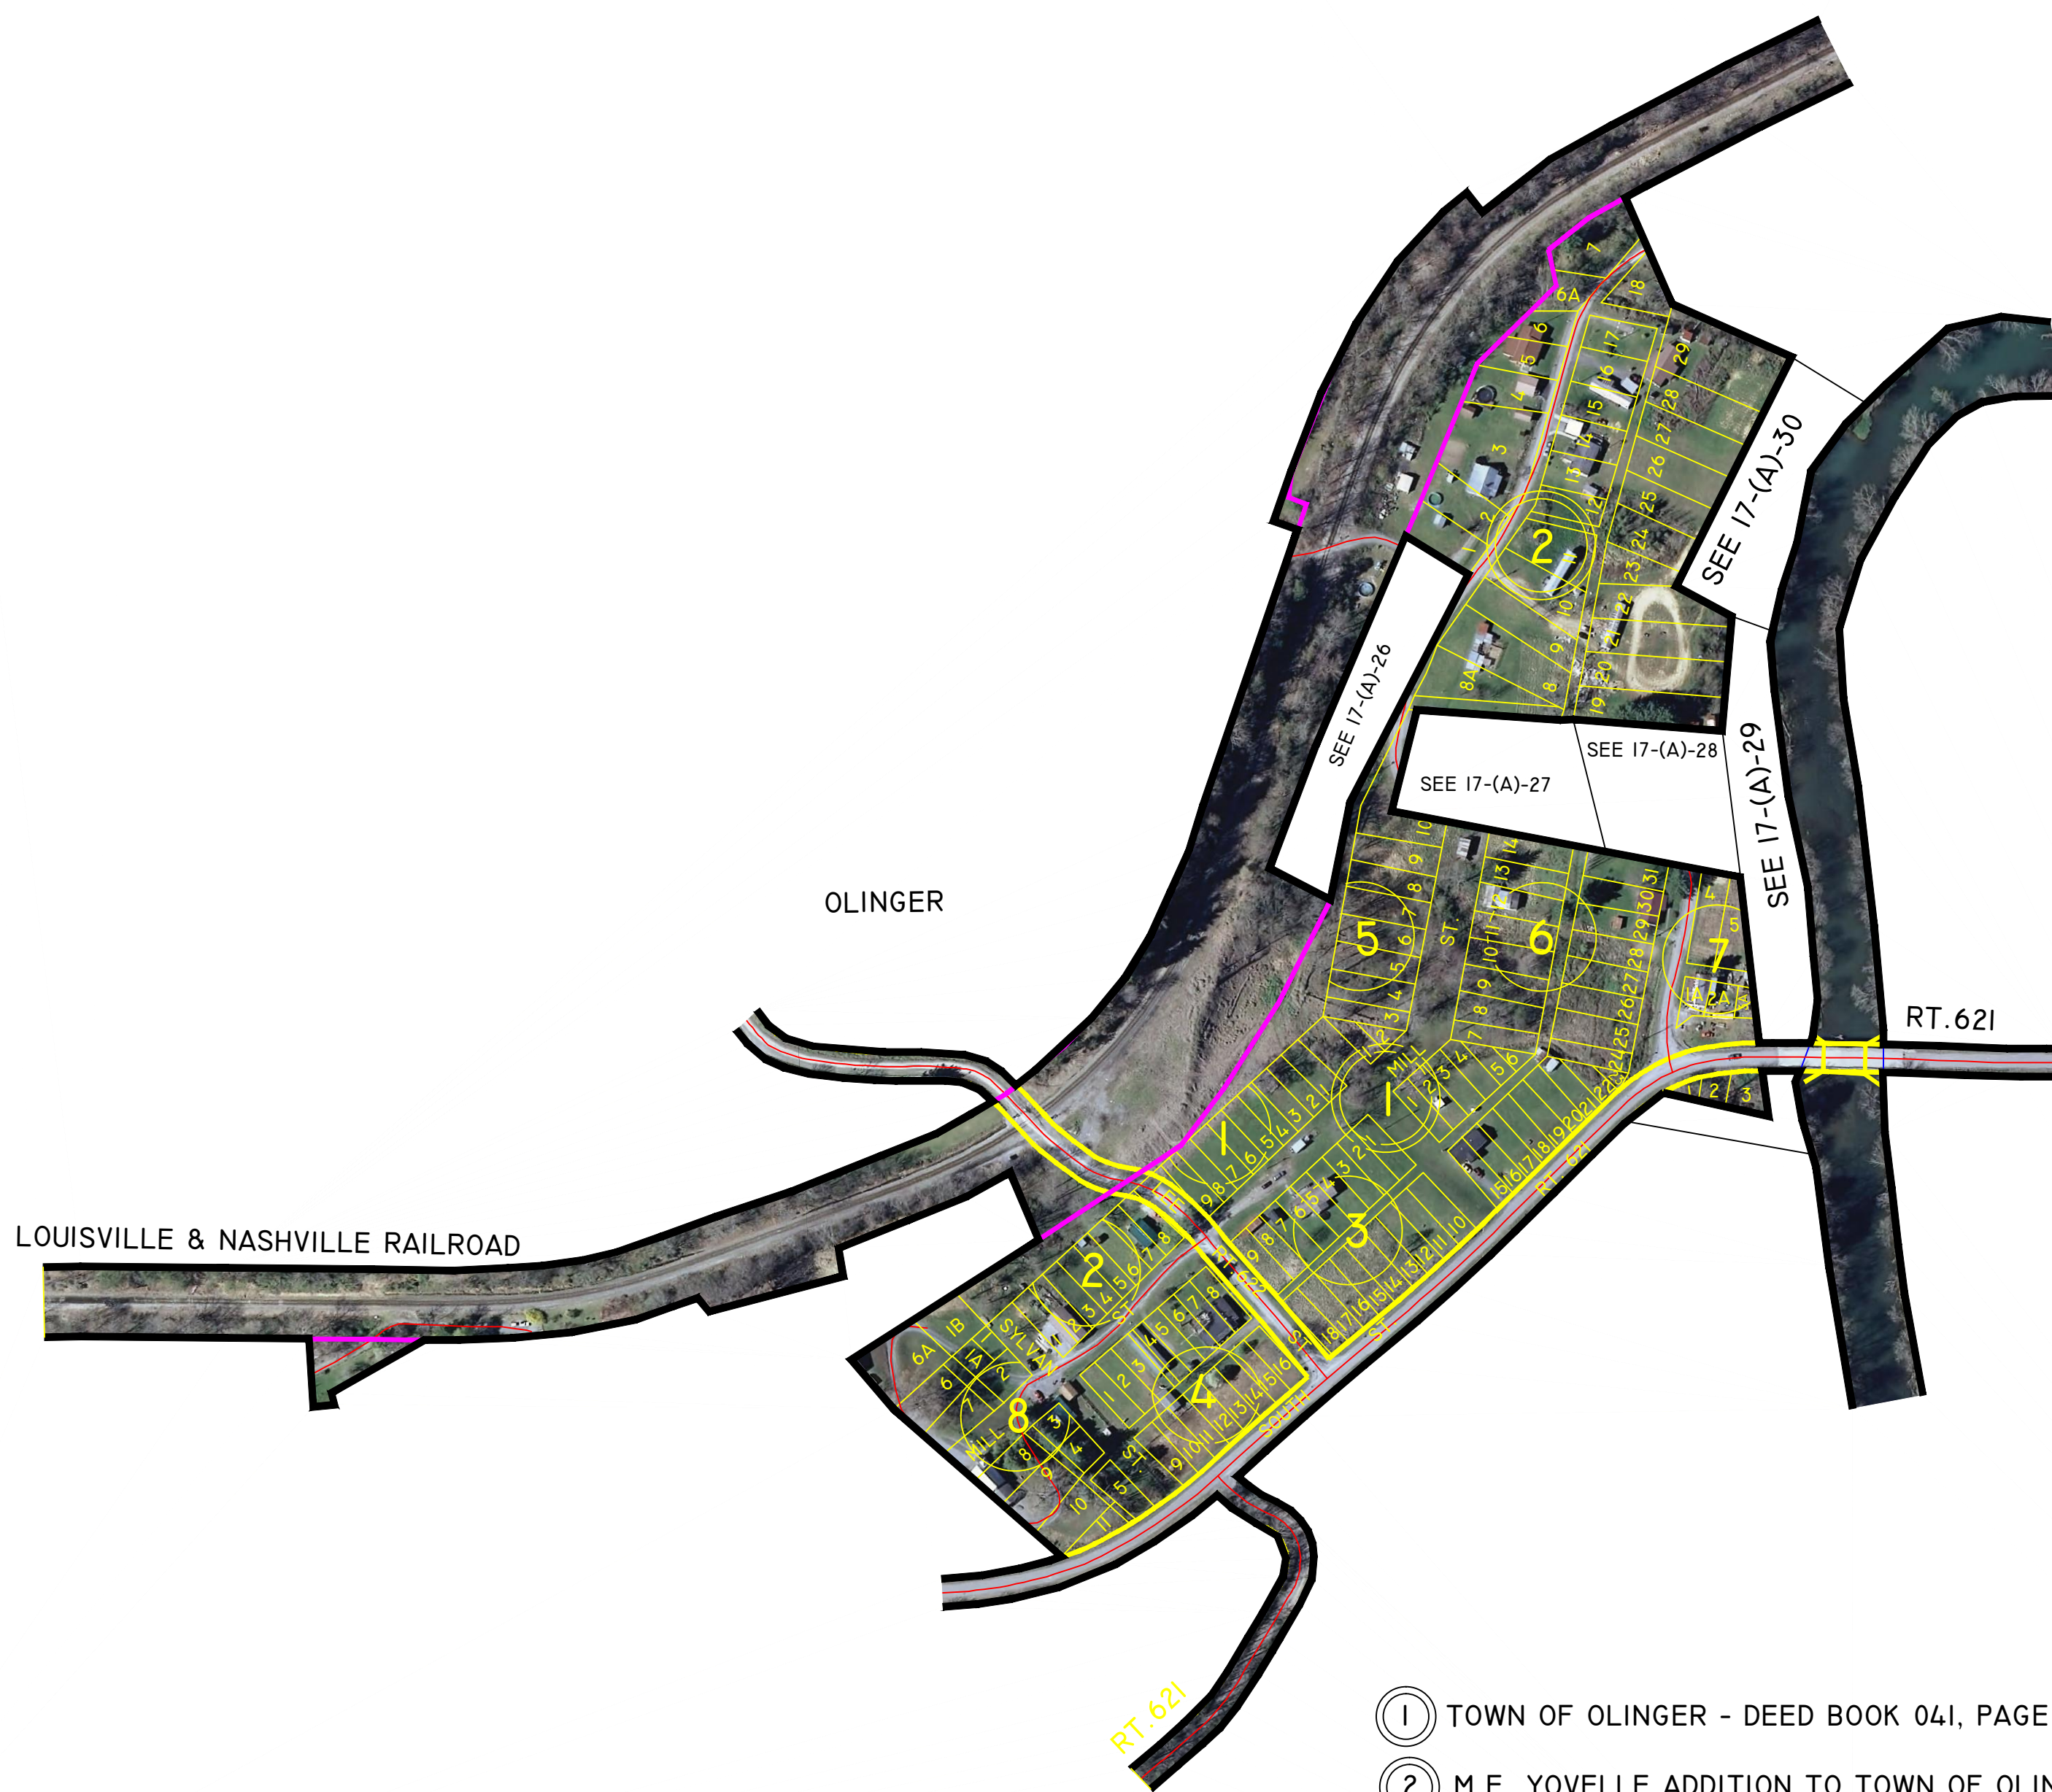

LEE COUNTY, VIRGINIA

- ① TOWN OF OLINGER - DEED BOOK 041, PAGE 256
- ② M.E. YOVELLE ADDITION TO TOWN OF OLINGER - DEED BOOK 112, PAGE 581

YOKUM STATION

MAGISTERIAL

DISTRICT

SECTION 17
INSERT A

DISCLAIMER:

THE INFORMATION SHOWN HEREON IS NOT BASED ON A CURRENT FIELD SURVEY. IT WAS COMPILED FROM PRIOR COUNTY TAX MAPS, SUBDIVISION PLATS, PARTITION PLATS, AERIAL PHOTOGRAPHY AND OTHER SOURCES. PLEASE NOTIFY THE LEE COUNTY COMMISSIONER OF THE REVENUE OFFICE IF ANY ERRORS OR OMISSIONS OCCUR. LEE COUNTY WILL NOT BE LIABLE FOR ANY DAMAGES, THAT MAY ARISE FROM THE USE OF THIS MAP. PROPERTY LINES AS SHOWN ARE SUBJECT TO A CURRENT FIELD SURVEY BY A CERTIFIED VIRGINIA LAND SURVEYOR. AERIAL IMAGERY ©2011 COMMONWEALTH OF VIRGINIA.

VICINITY MAP: 1" = 5 MILES