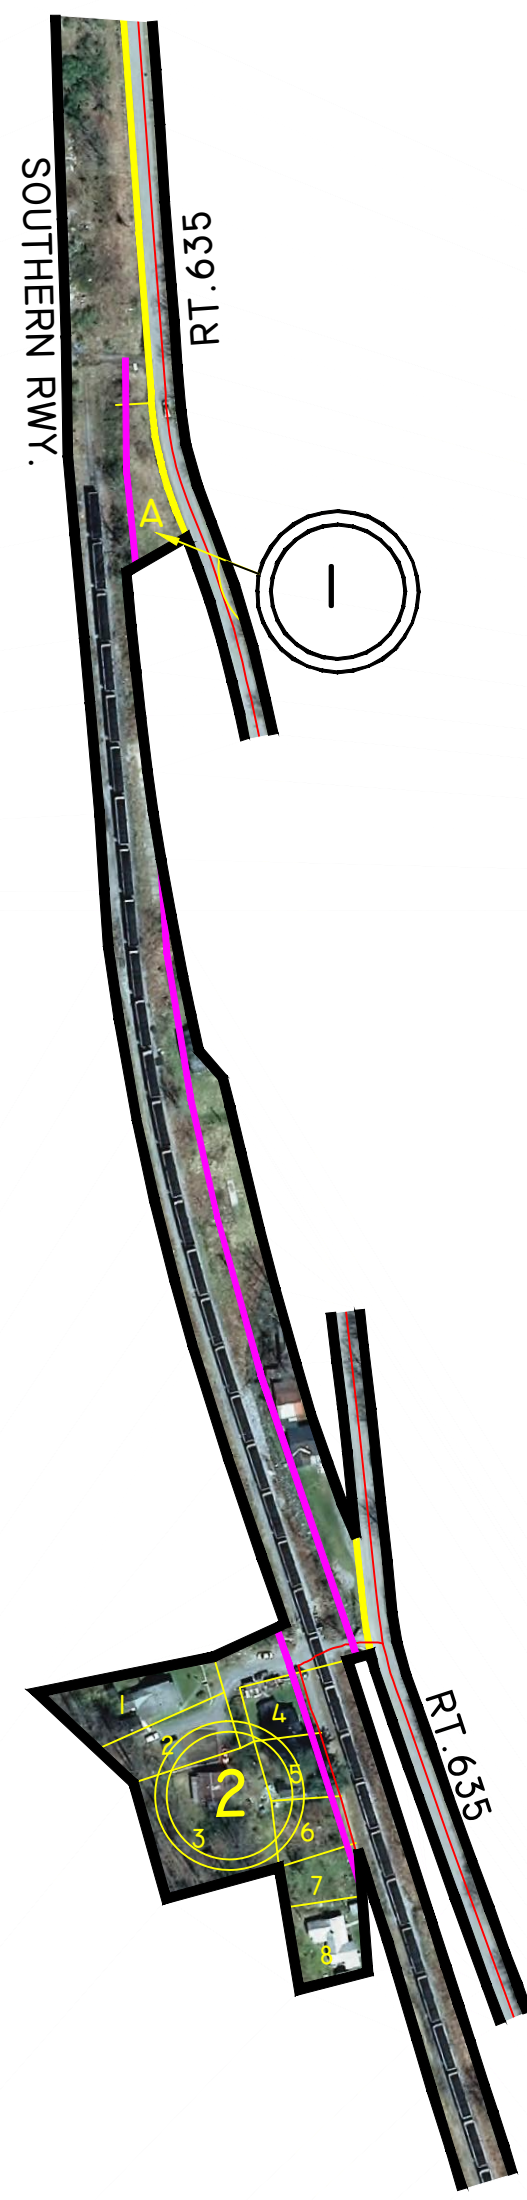

# LEE COUNTY, VIRGINIA

LOCATION INSERT 12C - SHEET 1 OF 2

- ① THE KEMMERER GEM COAL COMPANY LOTS IN DARBY CAMP AND VICINITY
- ② THE KEMMERER GEM COAL COMPANY LOTS IN DARBY CAMP AND VICINITY - SECTION 2

SHEET 2 OF 2

ROCKY STATION

MAGISTERIAL

DISTRICT

SECTION 12  
INSERT C2

**DISCLAIMER:**

THE INFORMATION SHOWN HEREON IS NOT BASED ON A CURRENT FIELD SURVEY. IT WAS COMPILED FROM PRIOR COUNTY TAX MAPS, SUBDIVISION PLATS, PARTITION PLATS, AERIAL PHOTOGRAPHY AND OTHER SOURCES. PLEASE NOTIFY THE LEE COUNTY COMMISSIONER OF THE REVENUE OFFICE IF ANY ERRORS OR OMISSIONS OCCUR. LEE COUNTY WILL NOT BE LIABLE FOR ANY DAMAGES, THAT MAY ARISE FROM THE USE OF THIS MAP. PROPERTY LINES AS SHOWN ARE SUBJECT TO A CURRENT FIELD SURVEY BY A CERTIFIED VIRGINIA LAND SURVEYOR. AERIAL IMAGERY ©2011 COMMONWEALTH OF VIRGINIA.

VICINITY MAP: 1" = 5 MILES