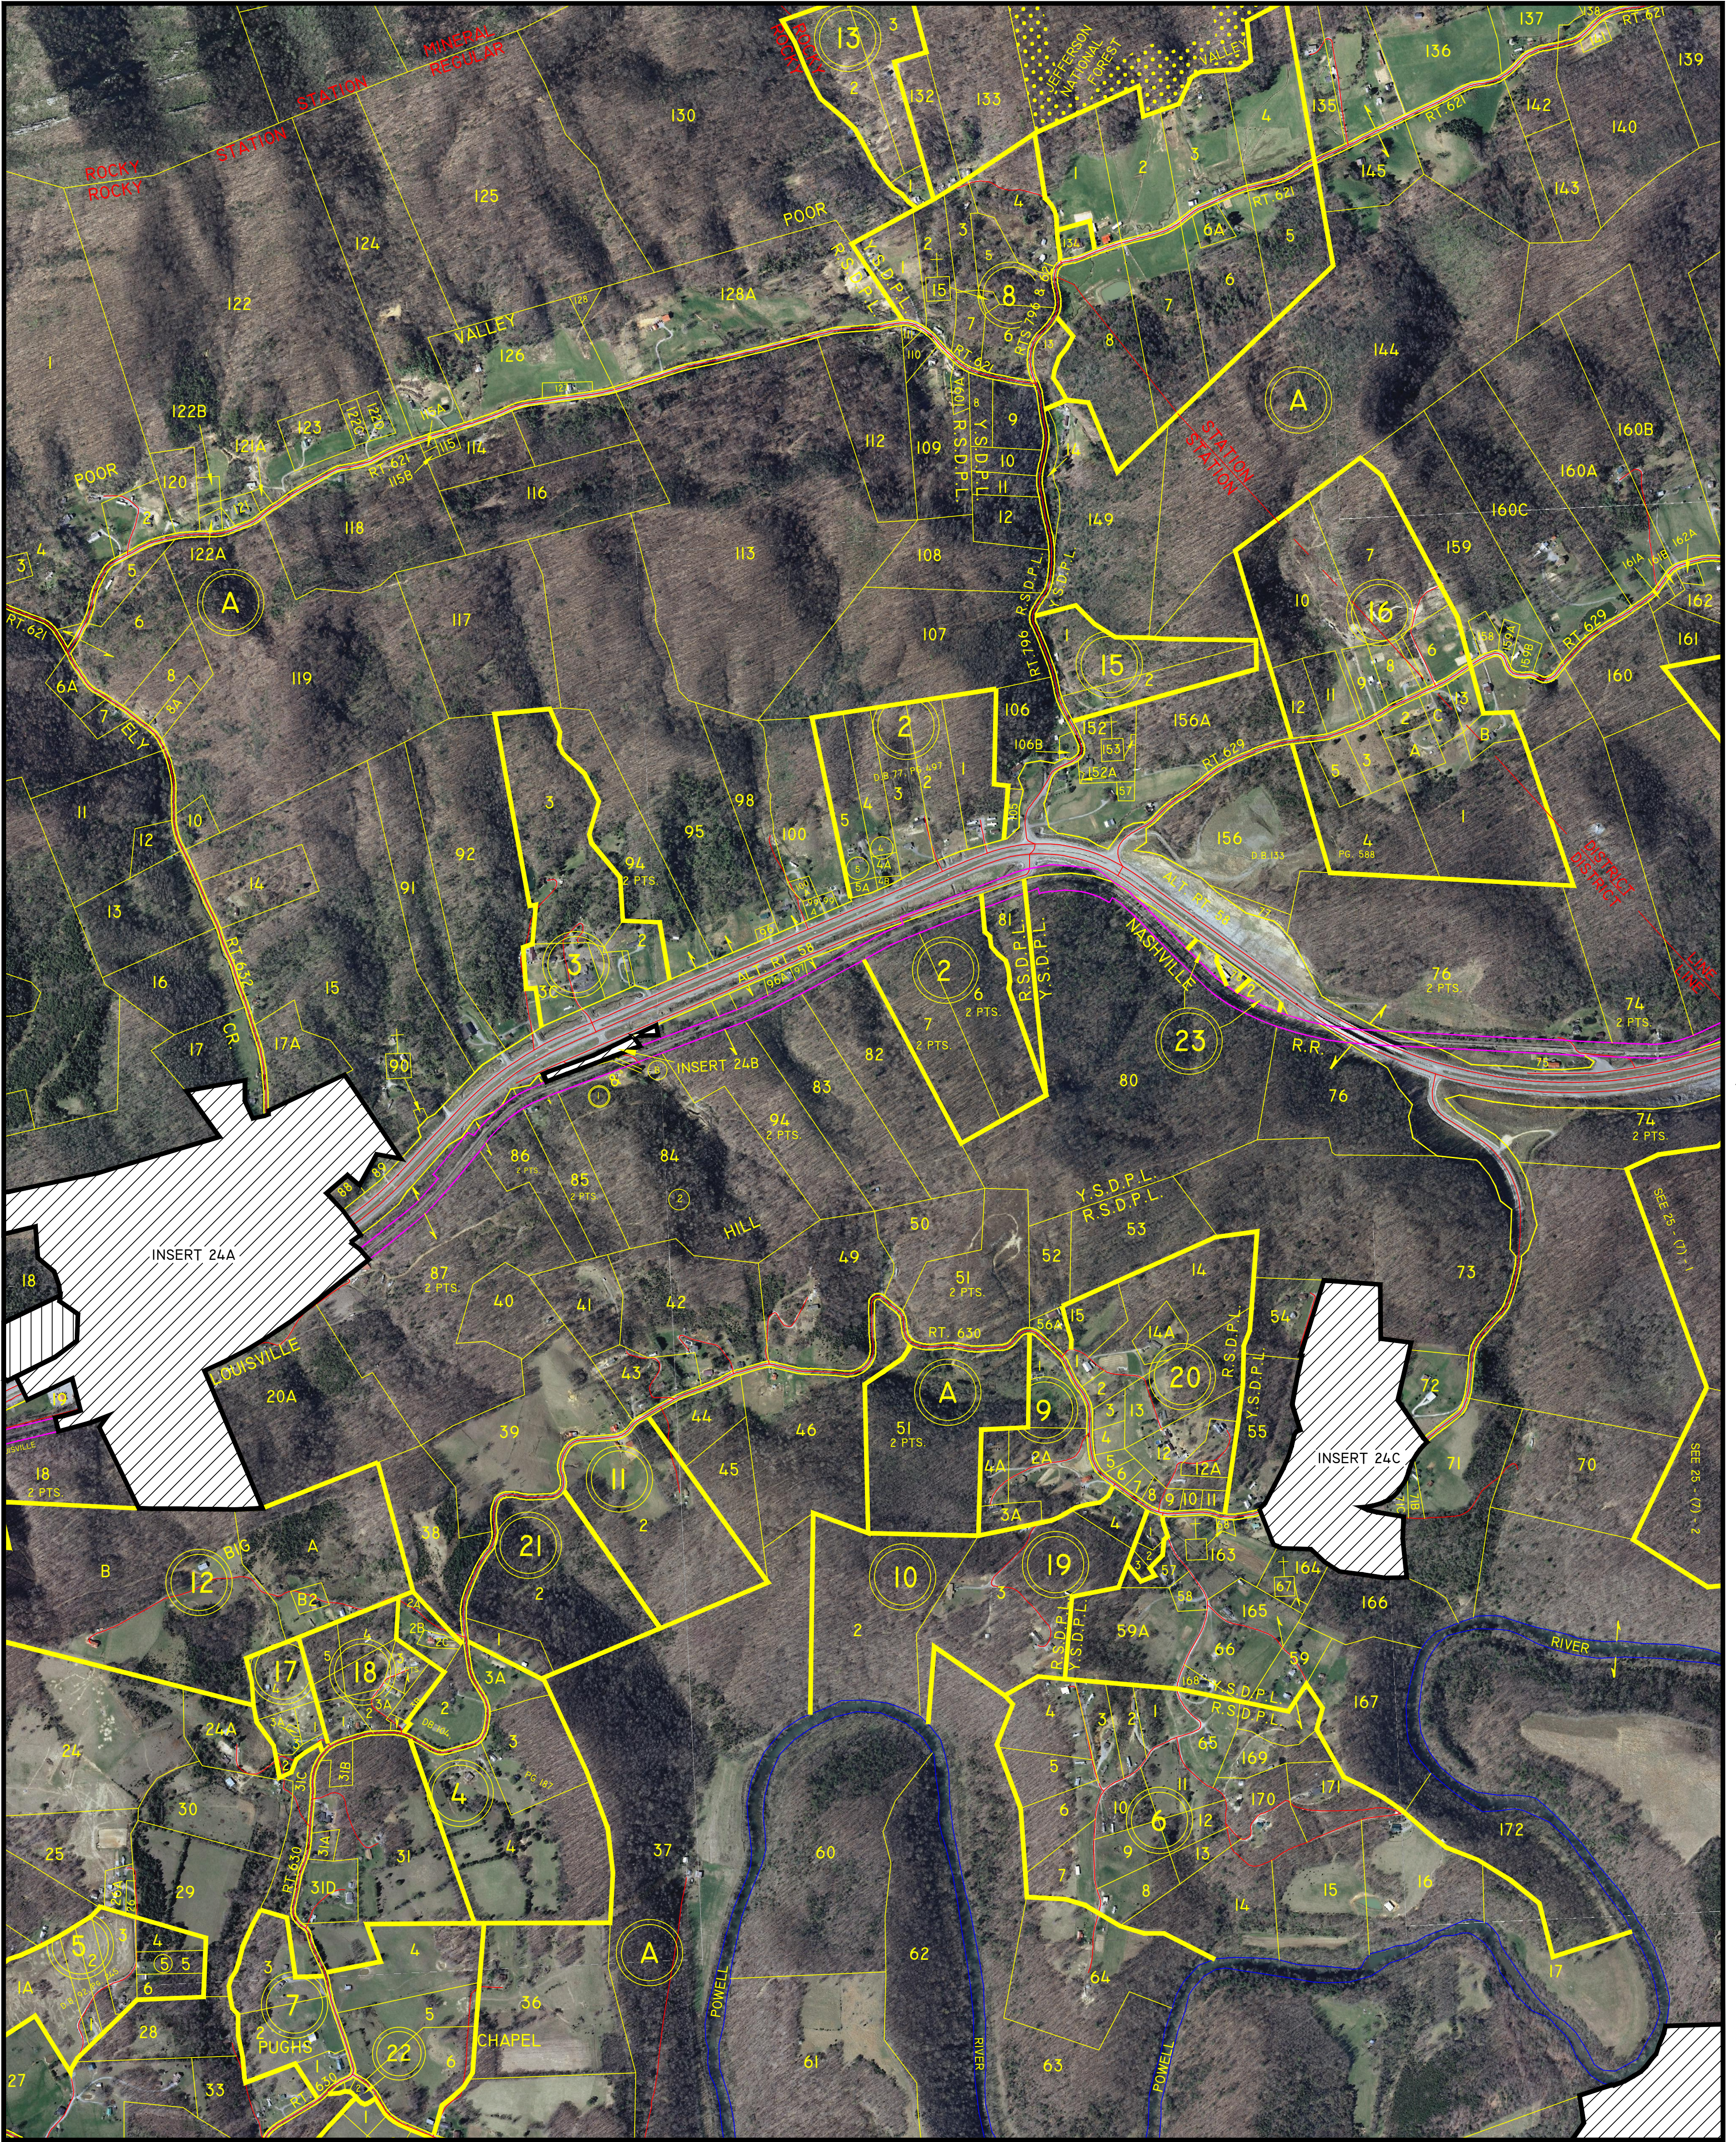

# LEE COUNTY, VIRGINIA

14

23

25

38

ROCKY STATION  
 YOKUM STATION  
 MAGISTERIAL DISTRICT

SECTION 24

**DISCLAIMER:**

THE INFORMATION SHOWN HEREON IS NOT BASED ON A CURRENT FIELD SURVEY. IT WAS COMPILED FROM PRIOR COUNTY TAX MAPS, SUBDIVISION PLATS, PARTITION PLATS, AERIAL PHOTOGRAPHY AND OTHER SOURCES. PLEASE NOTIFY THE LEE COUNTY COMMISSIONER OF THE REVENUE OFFICE IF ANY ERRORS OR OMISSIONS OCCUR. LEE COUNTY WILL NOT BE LIABLE FOR ANY DAMAGES, THAT MAY ARISE FROM THE USE OF THIS MAP. PROPERTY LINES AS SHOWN ARE SUBJECT TO A CURRENT FIELD SURVEY BY A CERTIFIED VIRGINIA LAND SURVEYOR. AERIAL IMAGERY ©2011 COMMONWEALTH OF VIRGINIA.

VICINITY MAP: 1" = 5 MILES