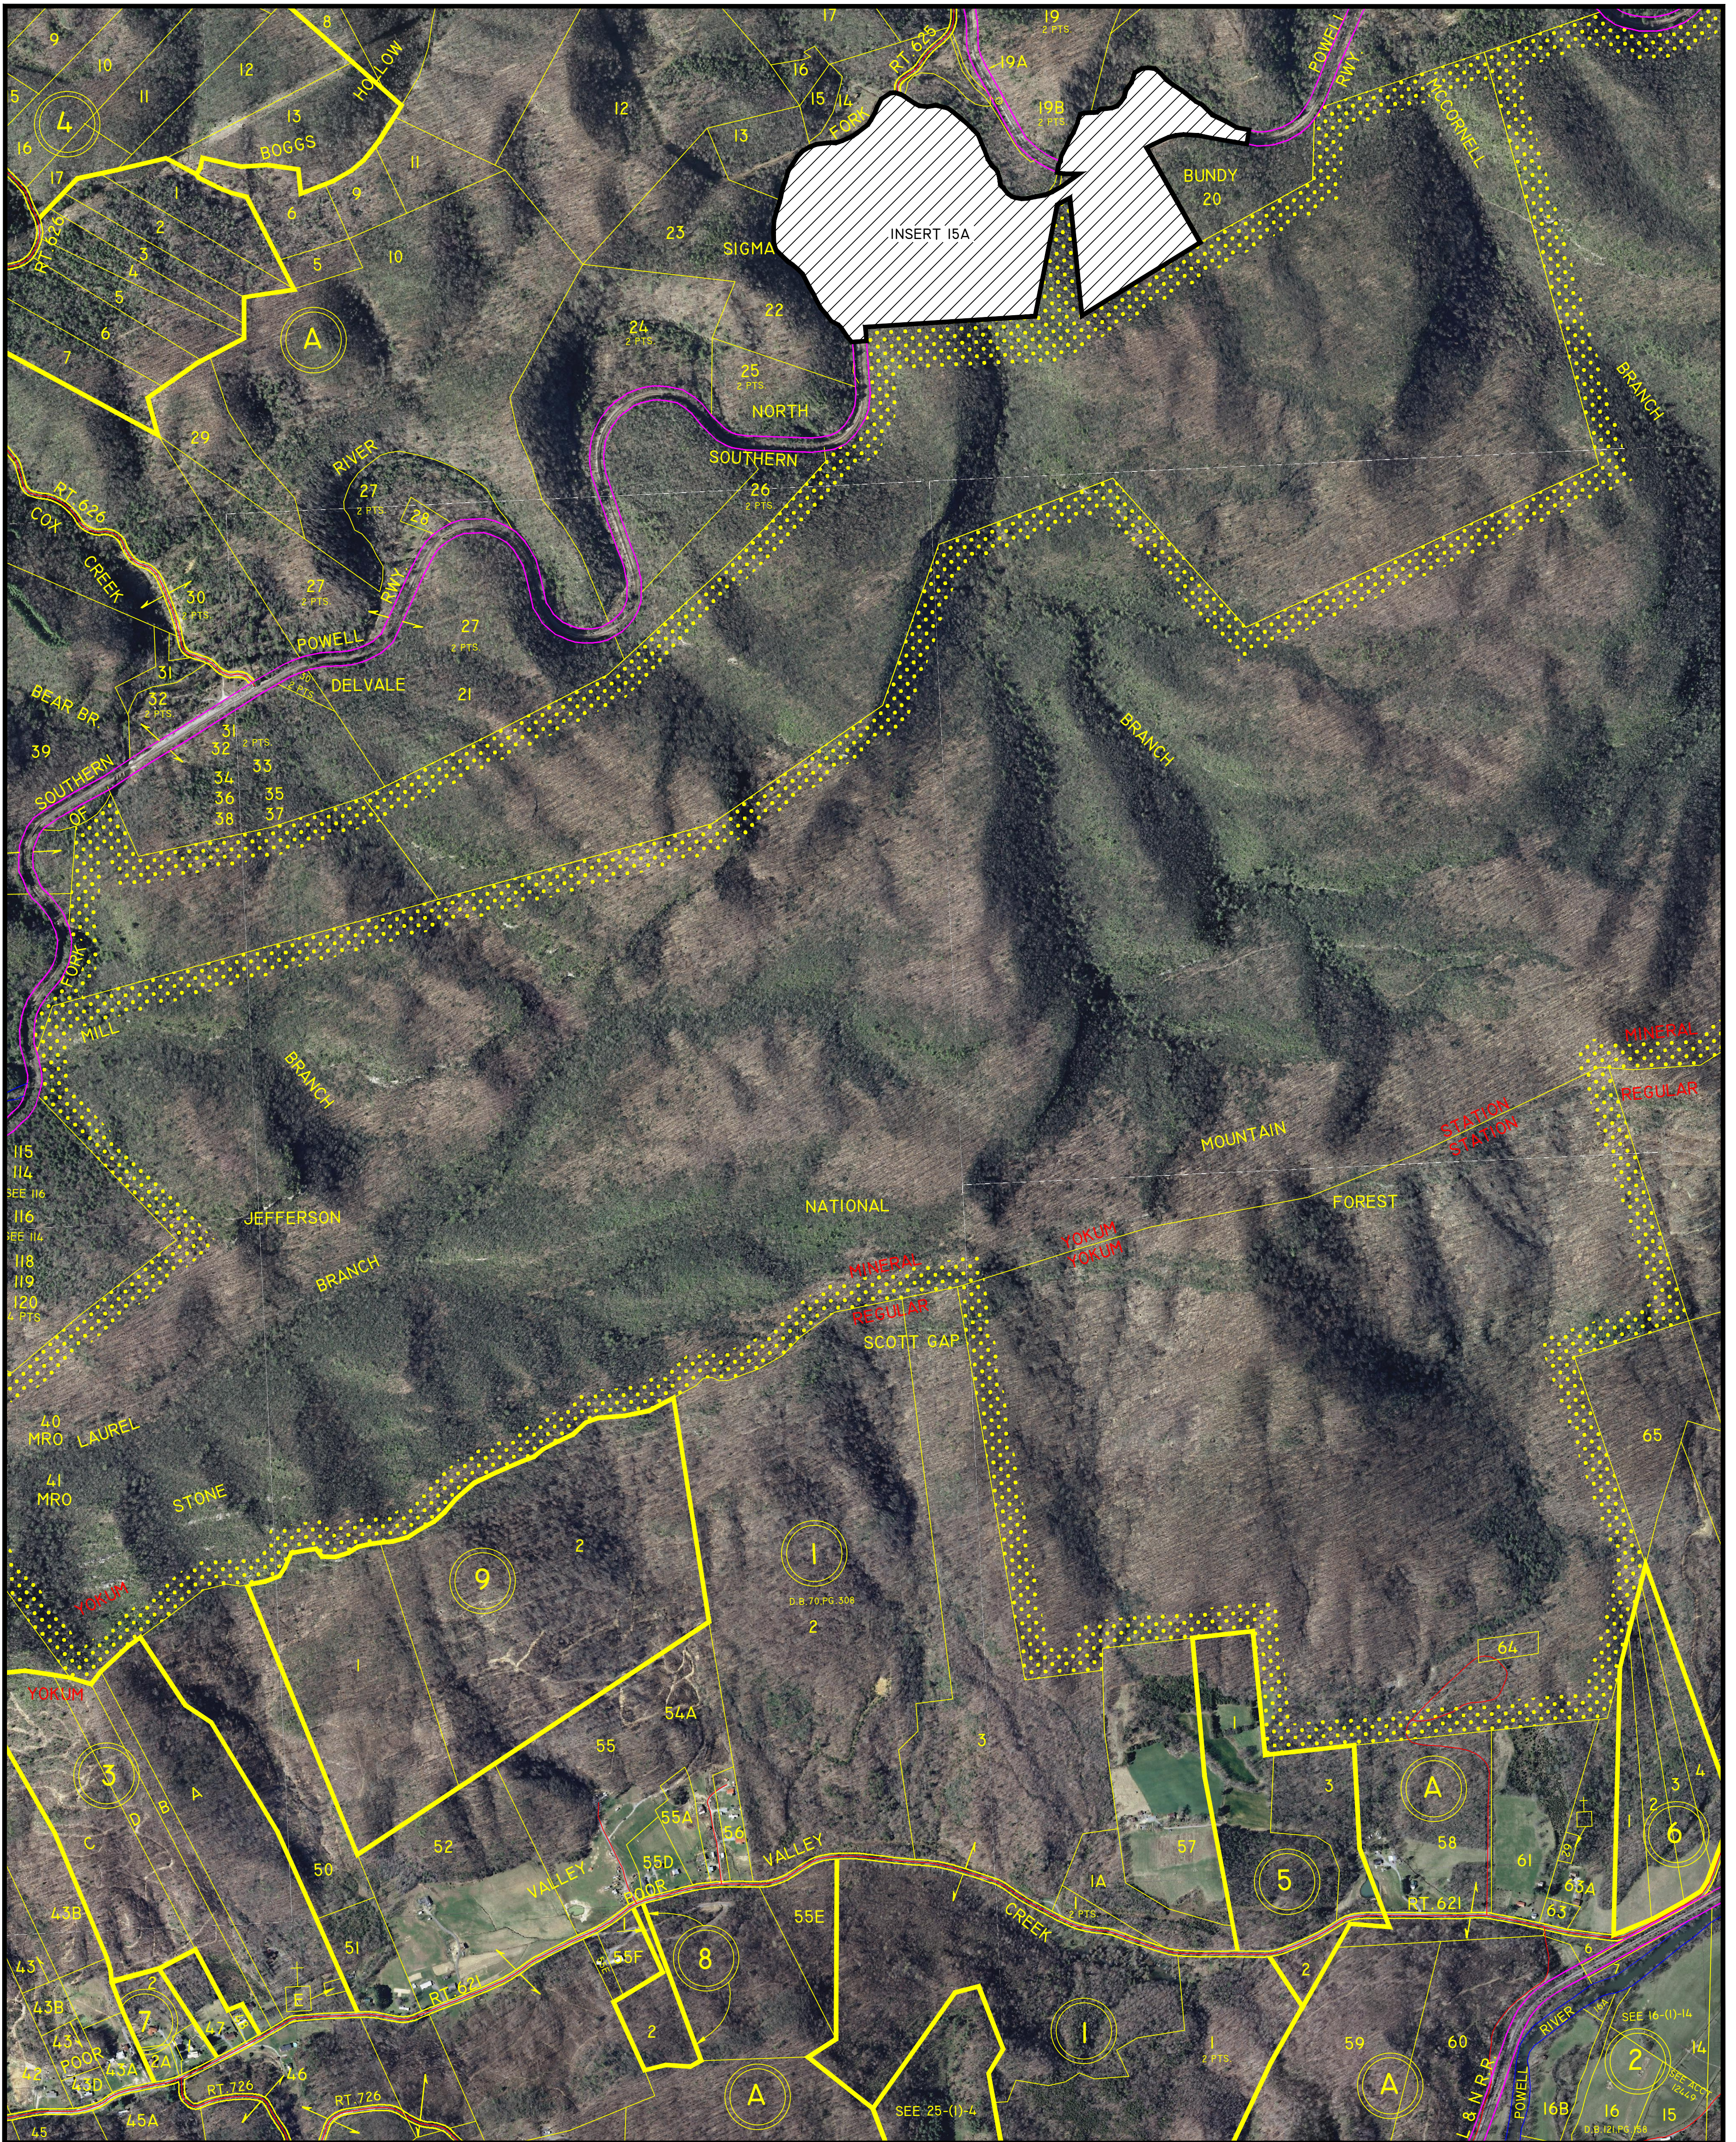

LEE COUNTY, VIRGINIA

7

14

16

25

ROCKY STATION

MAGISTERIAL

DISTRICT

SECTION 15

DISCLAIMER:

THE INFORMATION SHOWN HEREON IS NOT BASED ON A CURRENT FIELD SURVEY. IT WAS COMPILED FROM PRIOR COUNTY TAX MAPS, SUBDIVISION PLATS, PARTITION PLATS, AERIAL PHOTOGRAPHY AND OTHER SOURCES. PLEASE NOTIFY THE LEE COUNTY COMMISSIONER OF THE REVENUE OFFICE IF ANY ERRORS OR OMISSIONS OCCUR. LEE COUNTY WILL NOT BE LIABLE FOR ANY DAMAGES, THAT MAY ARISE FROM THE USE OF THIS MAP. PROPERTY LINES AS SHOWN ARE SUBJECT TO A CURRENT FIELD SURVEY BY A CERTIFIED VIRGINIA LAND SURVEYOR. AERIAL IMAGERY ©2011 COMMONWEALTH OF VIRGINIA.

VICINITY MAP: 1" = 5 MILES