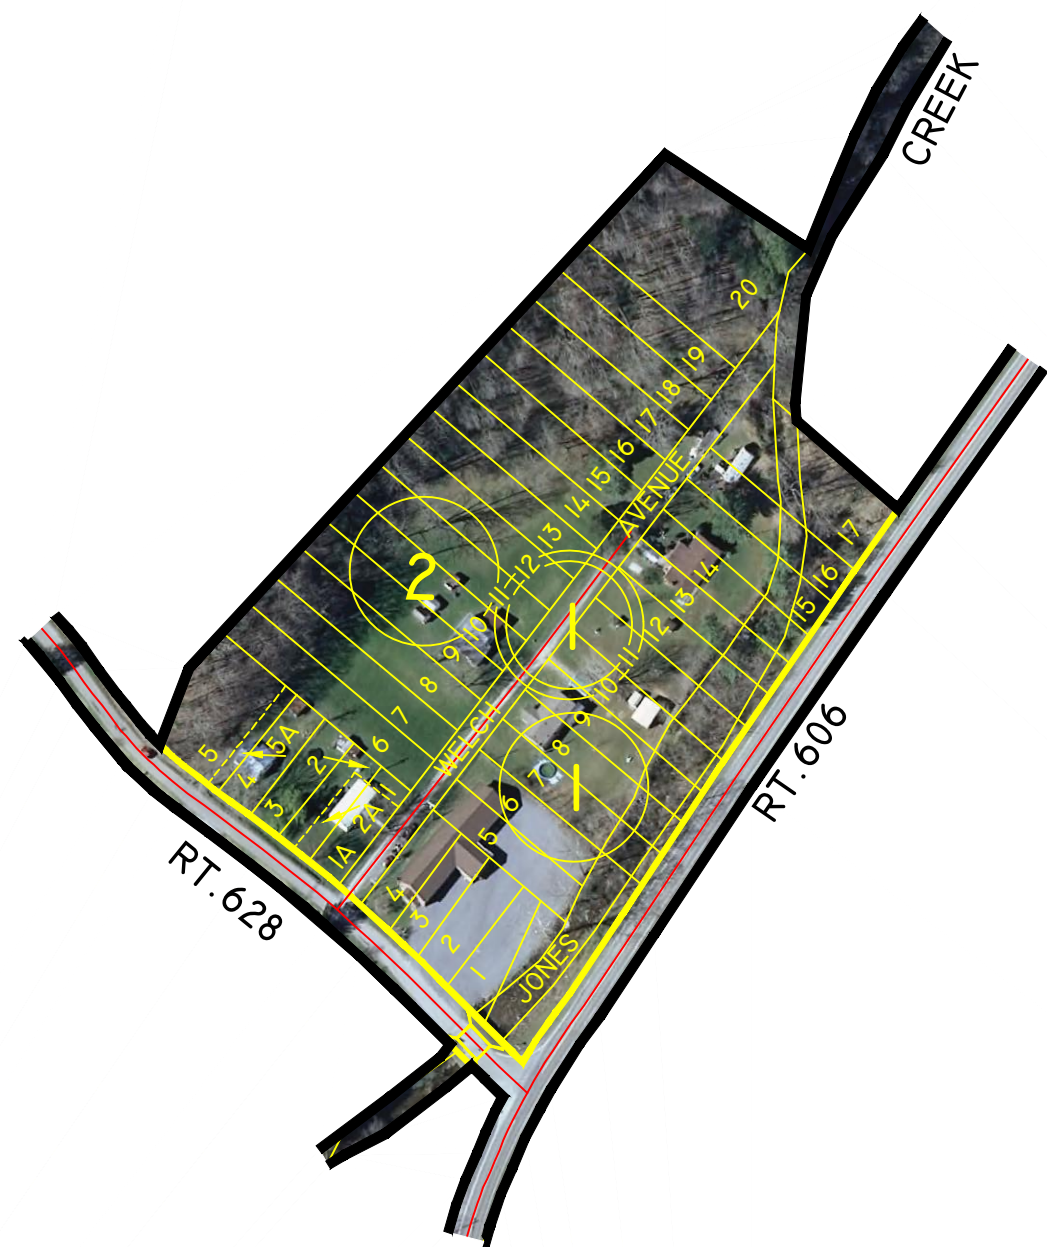

LEE COUNTY, VIRGINIA

① FRED WELCH SUBDIVISION No. 3 - DEED BOOK 134, PAGE 239

YOKUM STATION

MAGISTERIAL

DISTRICT

SECTION 14
INSERT B

DISCLAIMER:

THE INFORMATION SHOWN HEREON IS NOT BASED ON A CURRENT FIELD SURVEY. IT WAS COMPILED FROM PRIOR COUNTY TAX MAPS, SUBDIVISION PLATS, PARTITION PLATS, AERIAL PHOTOGRAPHY AND OTHER SOURCES. PLEASE NOTIFY THE LEE COUNTY COMMISSIONER OF THE REVENUE OFFICE IF ANY ERRORS OR OMISSIONS OCCUR. LEE COUNTY WILL NOT BE LIABLE FOR ANY DAMAGES, THAT MAY ARISE FROM THE USE OF THIS MAP. PROPERTY LINES AS SHOWN ARE SUBJECT TO A CURRENT FIELD SURVEY BY A CERTIFIED VIRGINIA LAND SURVEYOR. AERIAL IMAGERY ©2011 COMMONWEALTH OF VIRGINIA.

VICINITY MAP: 1" = 5 MILES