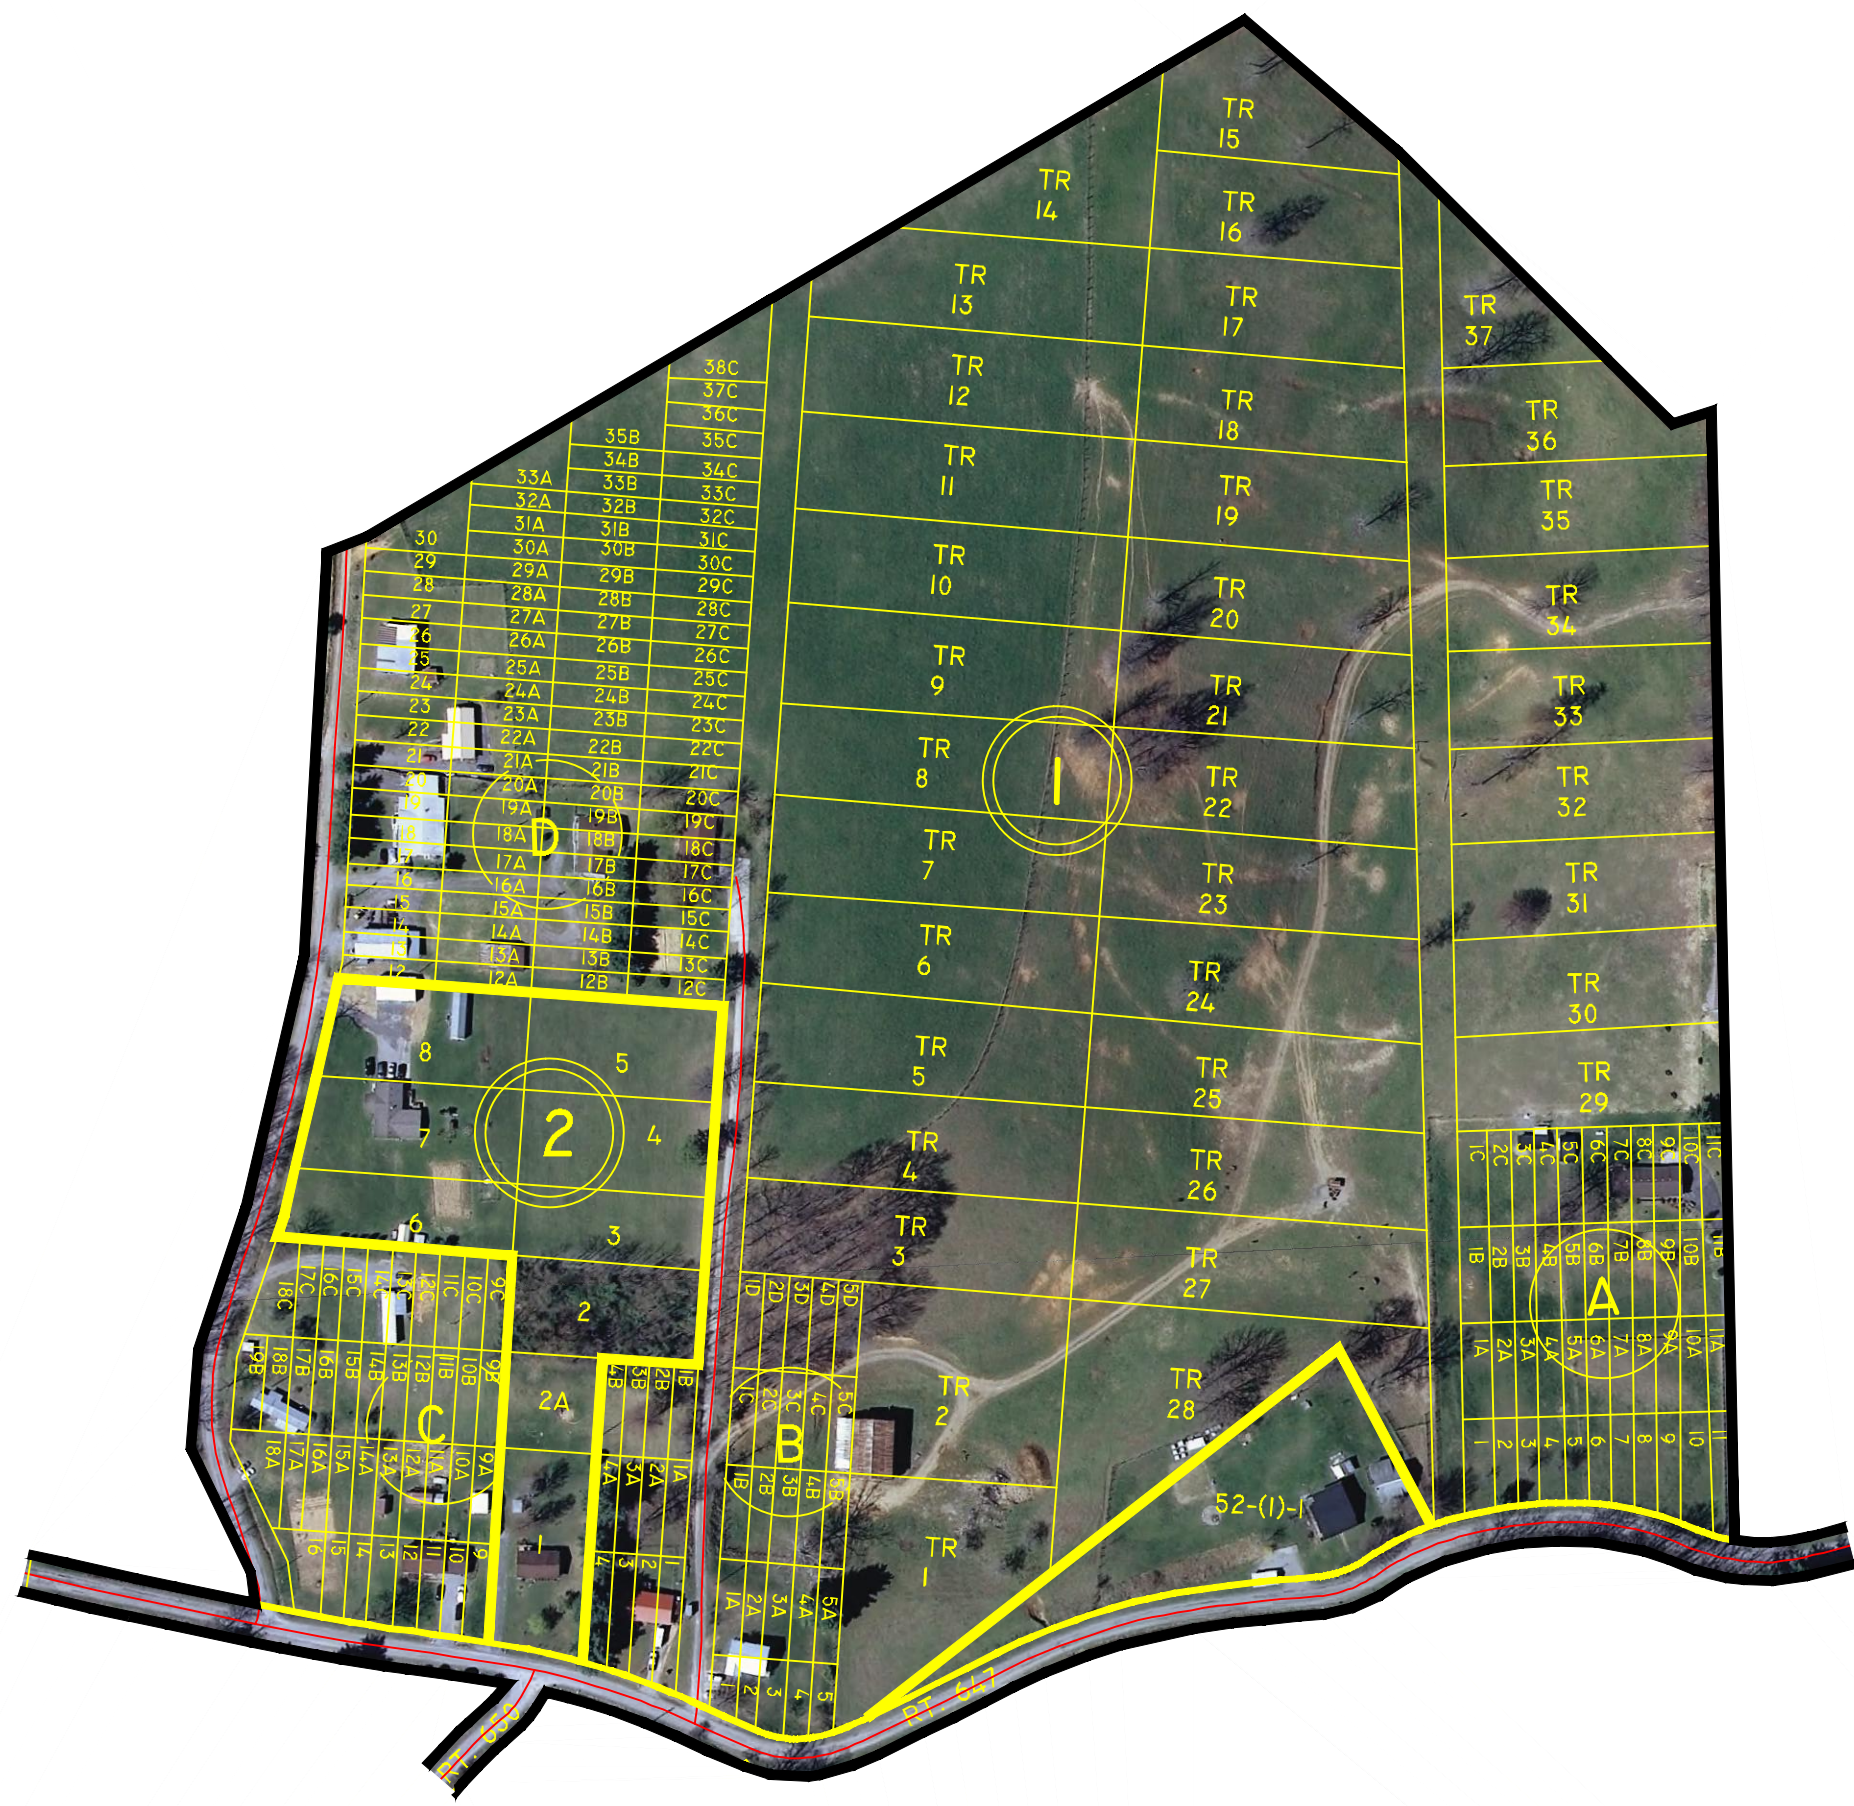

# LEE COUNTY, VIRGINIA

① ERNEST WELLS PROPERTY - P.B. B, SLIDE II4

JONESVILLE

MAGISTERIAL

DISTRICT

SECTION 53  
INSERT C

**DISCLAIMER:**

THE INFORMATION SHOWN HEREON IS NOT BASED ON A CURRENT FIELD SURVEY. IT WAS COMPILED FROM PRIOR COUNTY TAX MAPS, SUBDIVISION PLATS, PARTITION PLATS, AERIAL PHOTOGRAPHY AND OTHER SOURCES. PLEASE NOTIFY THE LEE COUNTY COMMISSIONER OF THE REVENUE OFFICE IF ANY ERRORS OR OMISSIONS OCCUR. LEE COUNTY WILL NOT BE LIABLE FOR ANY DAMAGES, THAT MAY ARISE FROM THE USE OF THIS MAP. PROPERTY LINES AS SHOWN ARE SUBJECT TO A CURRENT FIELD SURVEY BY A CERTIFIED VIRGINIA LAND SURVEYOR. AERIAL IMAGERY ©2011 COMMONWEALTH OF VIRGINIA.

VICINITY MAP: 1" = 5 MILES