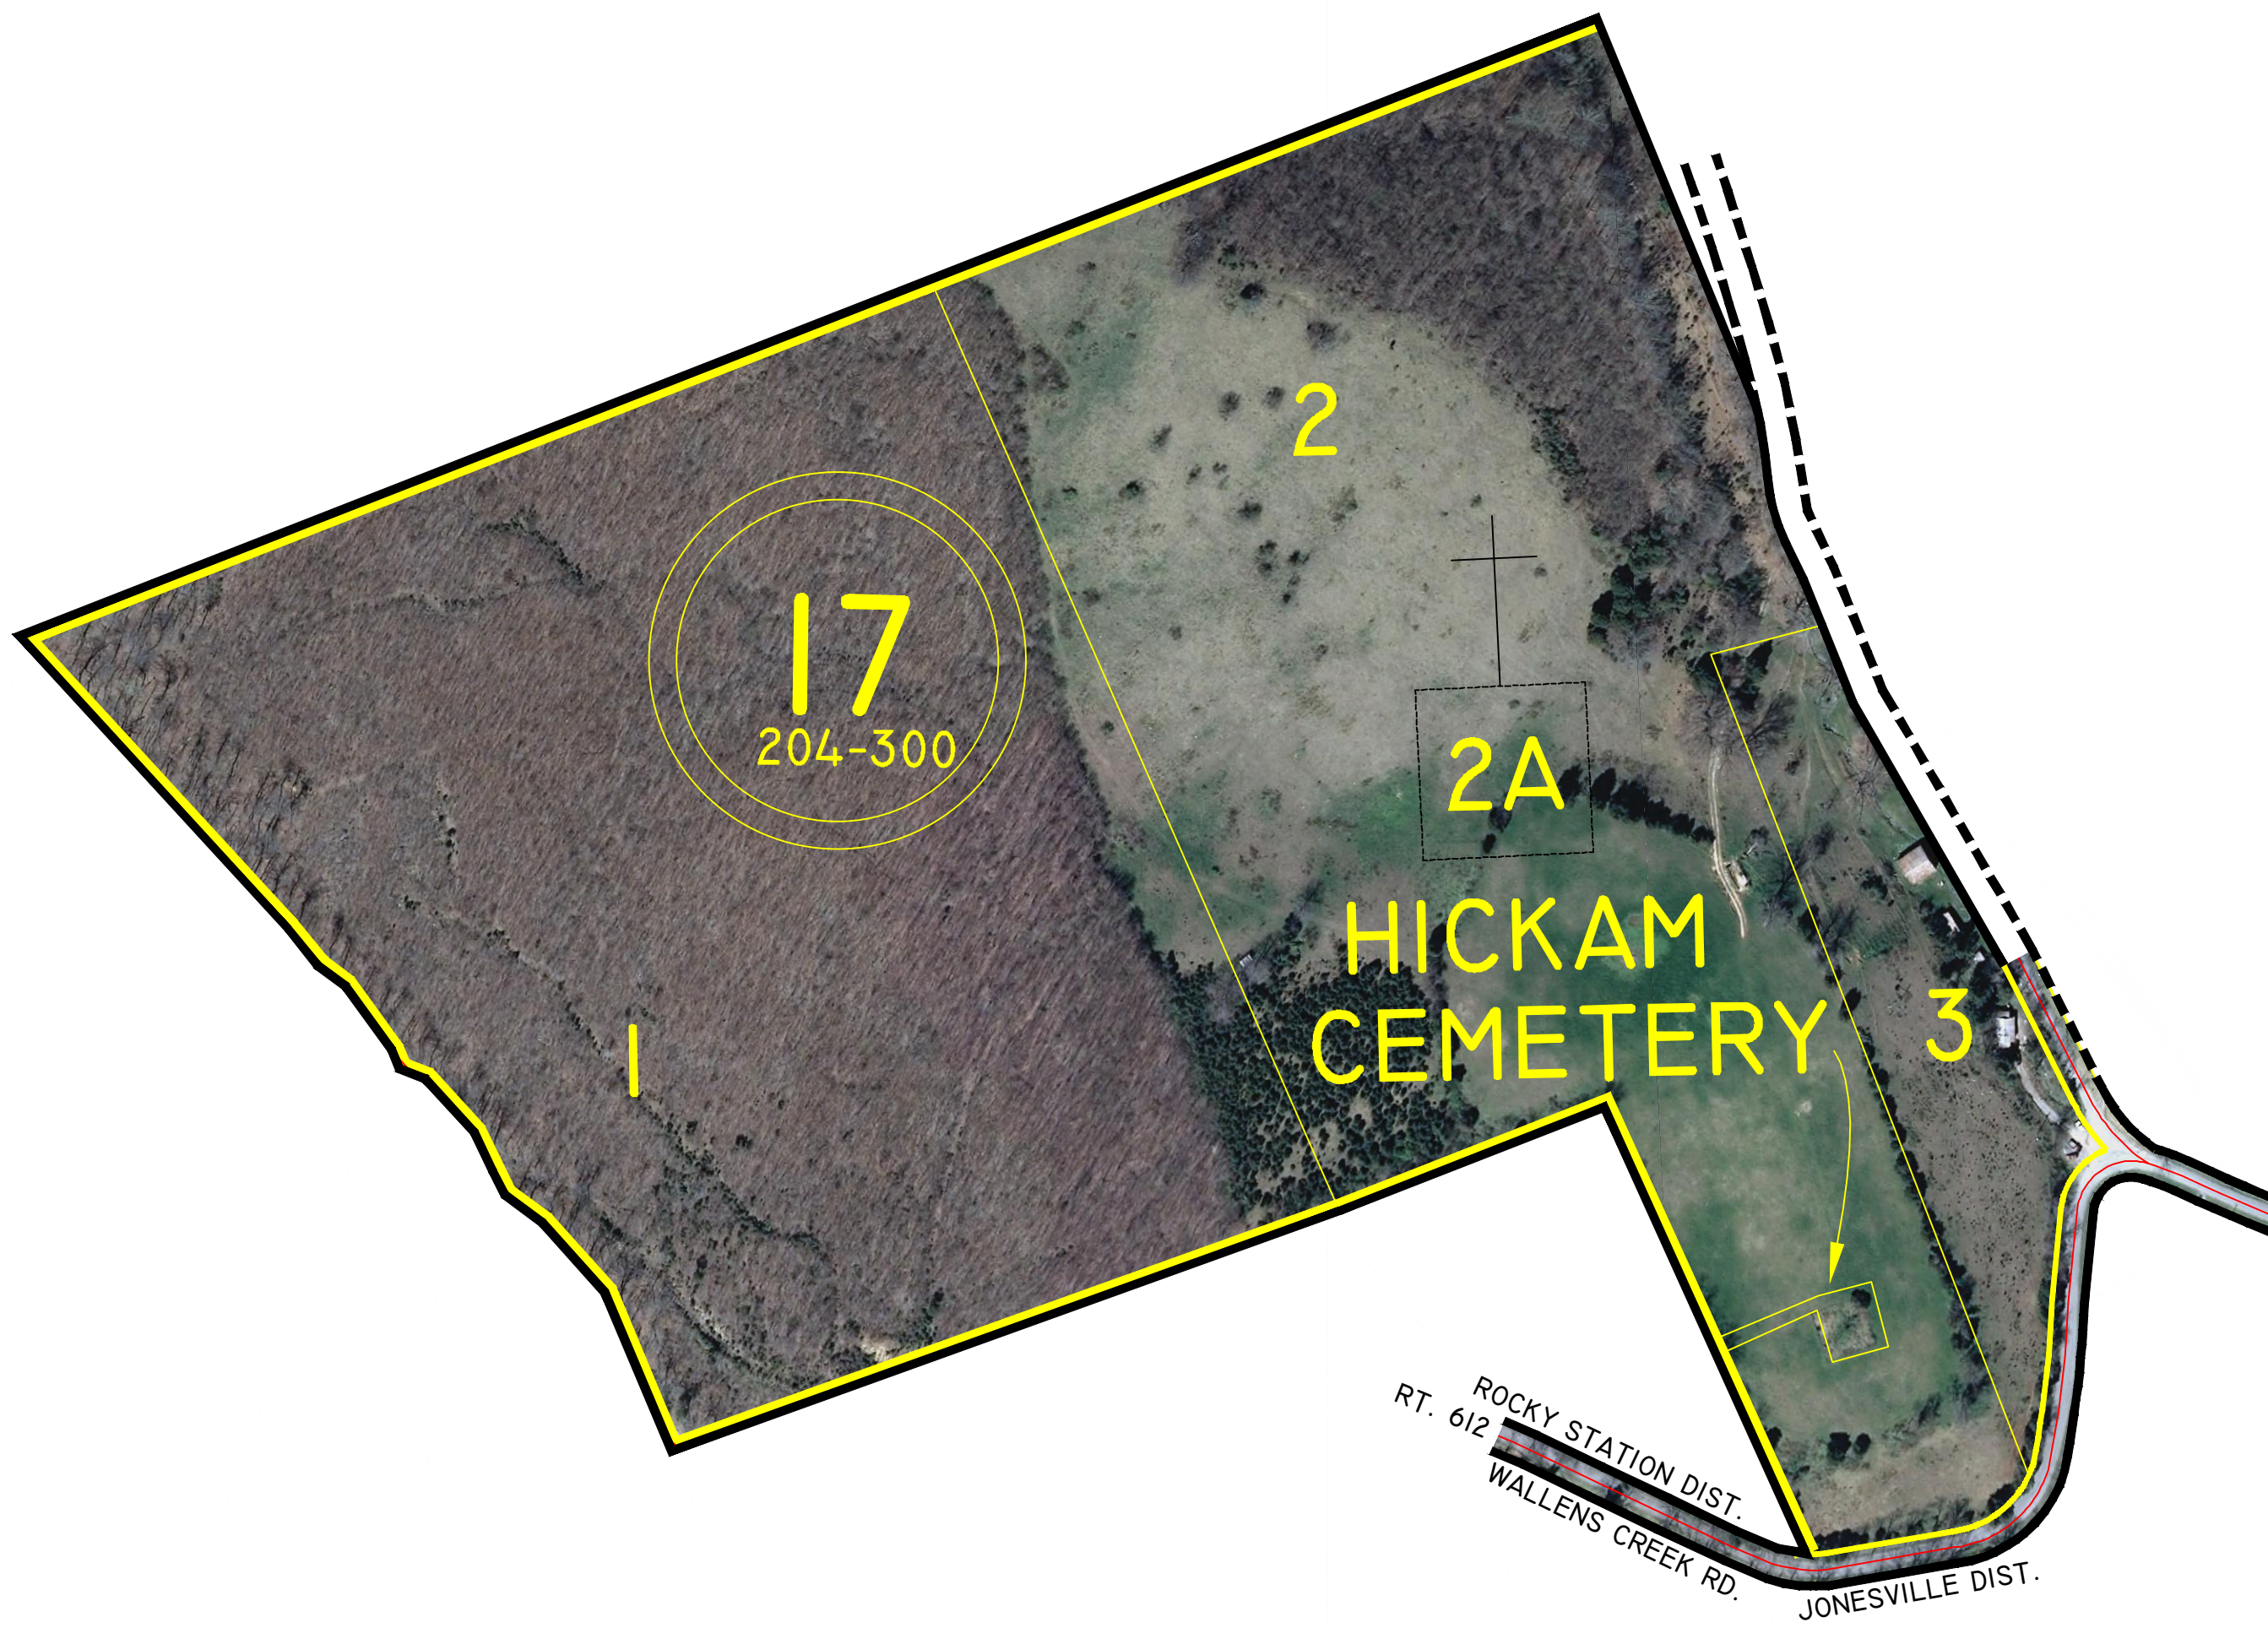

# LEE COUNTY, VIRGINIA

① H.A. NEWBERRY LAND-D.B. 204, Pg. 300

ROCKY STATION  
MAGISTERIAL  
DISTRICT

SECTION 56  
INSERT B

**DISCLAIMER:**

THE INFORMATION SHOWN HEREON IS NOT BASED ON A CURRENT FIELD SURVEY. IT WAS COMPILED FROM PRIOR COUNTY TAX MAPS, SUBDIVISION PLATS, PARTITION PLATS, AERIAL PHOTOGRAPHY AND OTHER SOURCES. PLEASE NOTIFY THE LEE COUNTY COMMISSIONER OF THE REVENUE OFFICE IF ANY ERRORS OR OMISSIONS OCCUR. LEE COUNTY WILL NOT BE LIABLE FOR ANY DAMAGES, THAT MAY ARISE FROM THE USE OF THIS MAP. PROPERTY LINES AS SHOWN ARE SUBJECT TO A CURRENT FIELD SURVEY BY A CERTIFIED VIRGINIA LAND SURVEYOR. AERIAL IMAGERY ©2011 COMMONWEALTH OF VIRGINIA.

VICINITY MAP: 1" = 5 MILES