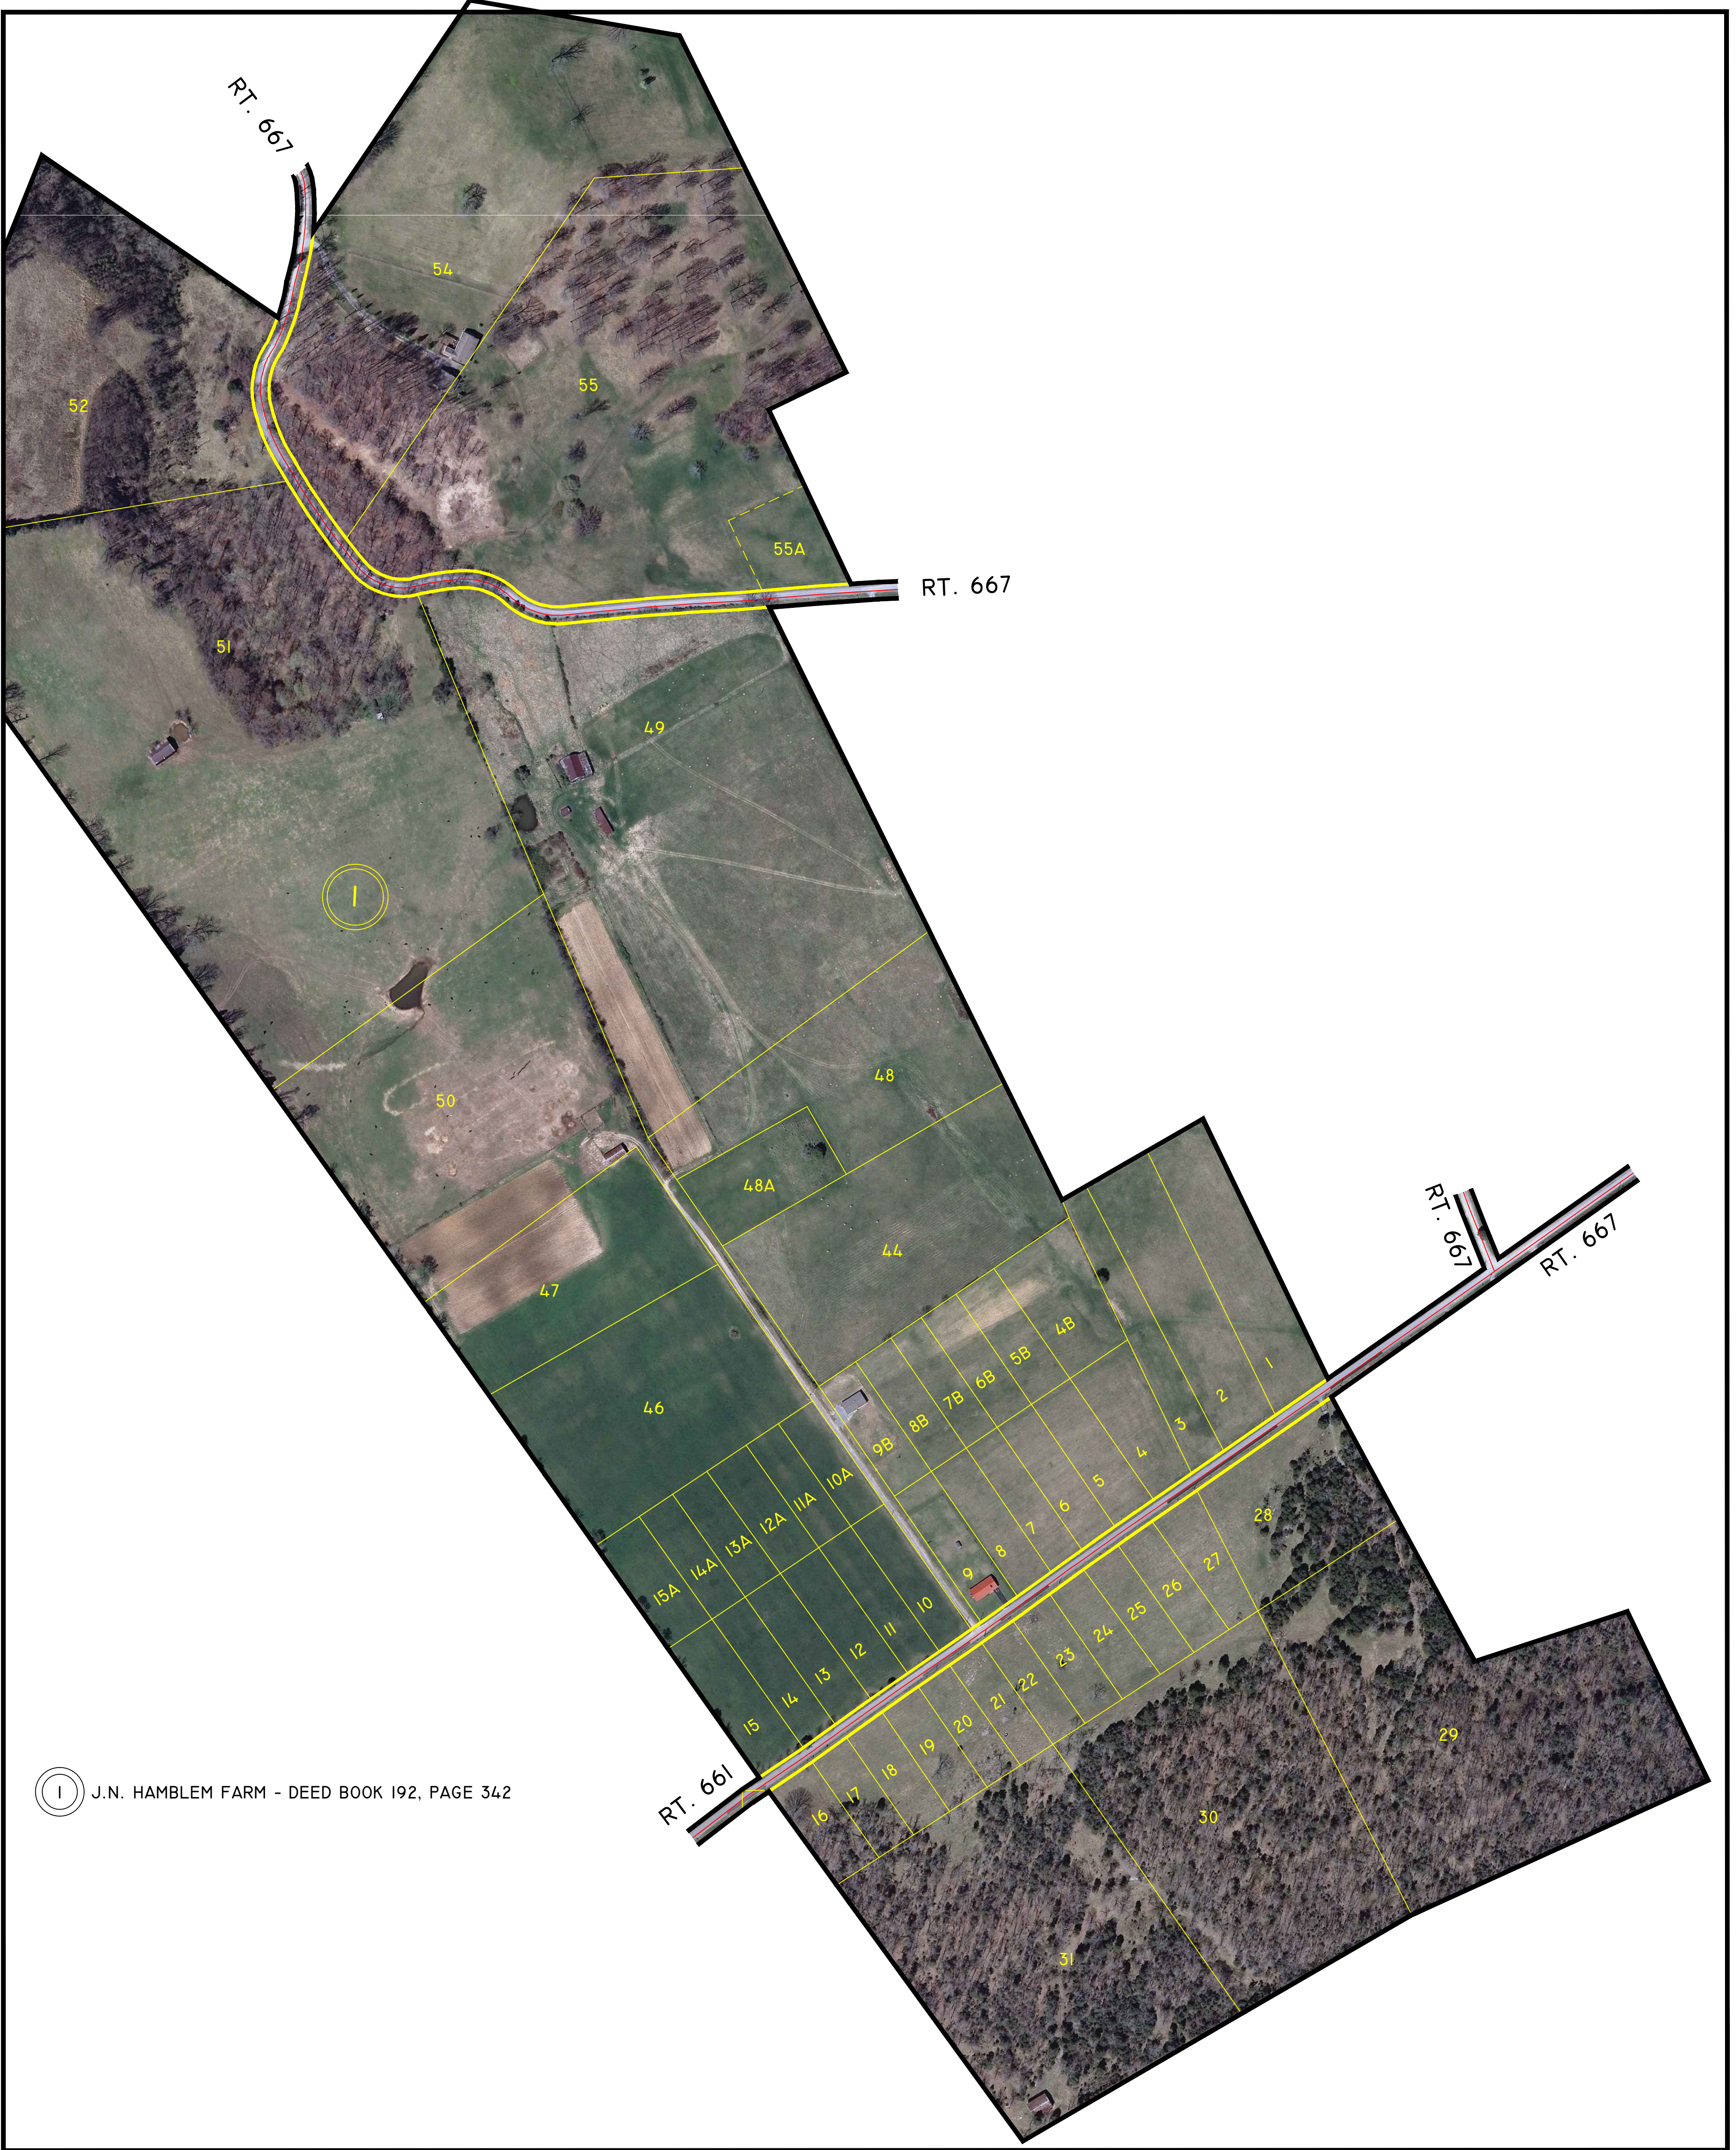

LEE COUNTY, VIRGINIA

① J.N. HAMBLEM FARM - DEED BOOK 192, PAGE 342

WHITE SHOALS
MAGISTERIAL
DISTRICT

SECTION 67
INSERT A

DISCLAIMER:

THE INFORMATION SHOWN HEREON IS NOT BASED ON A CURRENT FIELD SURVEY. IT WAS COMPILED FROM PRIOR COUNTY TAX MAPS, SUBDIVISION PLATS, PARTITION PLATS, AERIAL PHOTOGRAPHY AND OTHER SOURCES. PLEASE NOTIFY THE LEE COUNTY COMMISSIONER OF THE REVENUE OFFICE IF ANY ERRORS OR OMISSIONS OCCUR. LEE COUNTY WILL NOT BE LIABLE FOR ANY DAMAGES, THAT MAY ARISE FROM THE USE OF THIS MAP. PROPERTY LINES AS SHOWN ARE SUBJECT TO A CURRENT FIELD SURVEY BY A CERTIFIED VIRGINIA LAND SURVEYOR. AERIAL IMAGERY ©2011 COMMONWEALTH OF VIRGINIA.

VICINITY MAP: 1" = 5 MILES