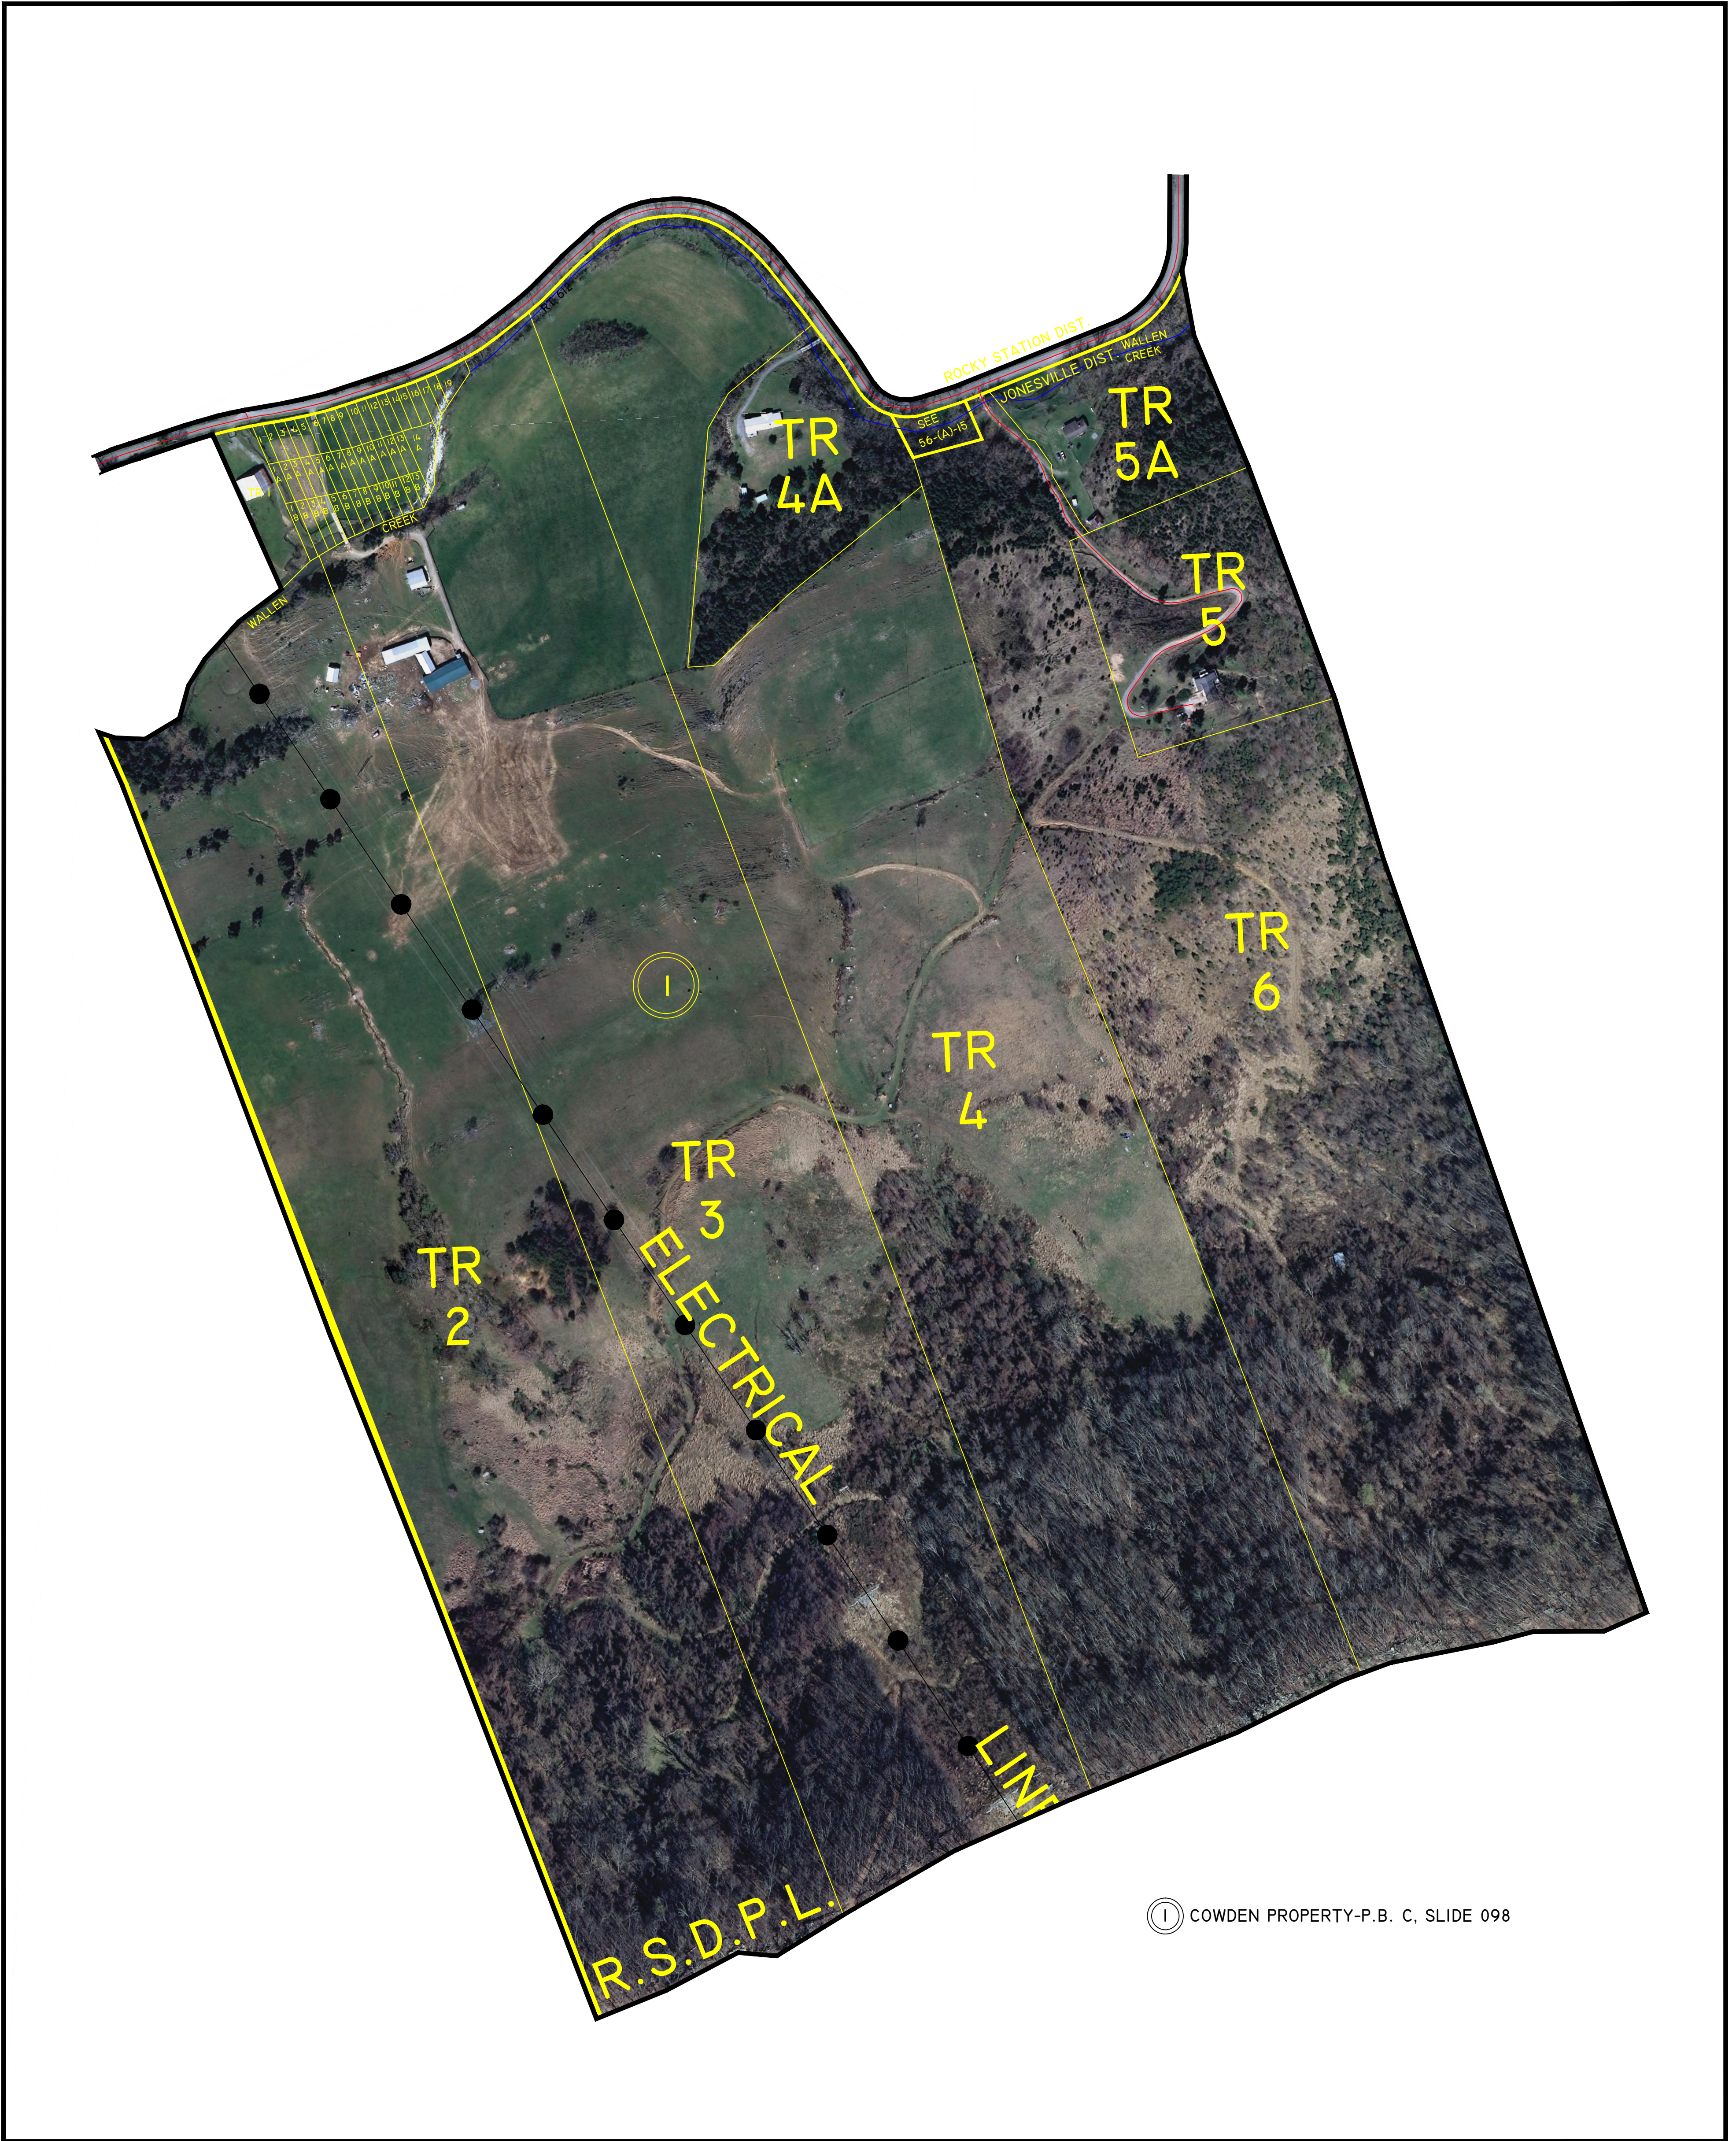

LEE COUNTY, VIRGINIA

① COWDEN PROPERTY-P.B. C. SLIDE 098

ROCKY STATION
MAGISTERIAL
DISTRICT

SECTION 56
INSERT E

DISCLAIMER:

THE INFORMATION SHOWN HEREON IS NOT BASED ON A CURRENT FIELD SURVEY. IT WAS COMPILED FROM PRIOR COUNTY TAX MAPS, SUBDIVISION PLATS, PARTITION PLATS, AERIAL PHOTOGRAPHY AND OTHER SOURCES. PLEASE NOTIFY THE LEE COUNTY COMMISSIONER OF THE REVENUE OFFICE IF ANY ERRORS OR OMISSIONS OCCUR. LEE COUNTY WILL NOT BE LIABLE FOR ANY DAMAGES, THAT MAY ARISE FROM THE USE OF THIS MAP. PROPERTY LINES AS SHOWN ARE SUBJECT TO A CURRENT FIELD SURVEY BY A CERTIFIED VIRGINIA LAND SURVEYOR. AERIAL IMAGERY ©2011 COMMONWEALTH OF VIRGINIA.

VICINITY MAP: 1" = 5 MILES